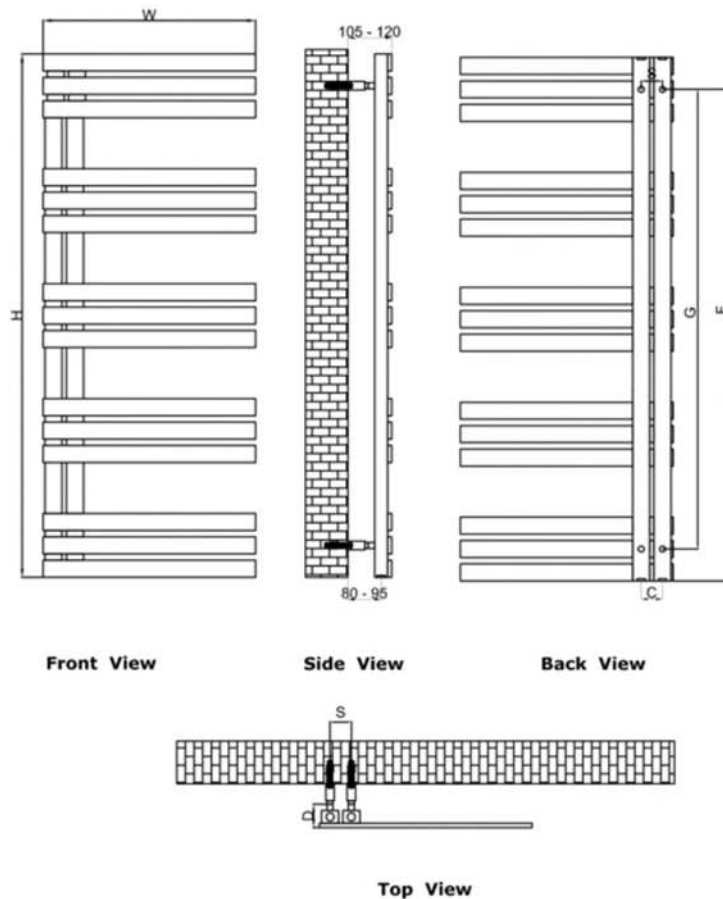

Aversa Specification

*Note: The distance between the connection centres equals the length of the radiator

Aversa	
Radiator Height (mm)	500 X 1200
Water Content Per Element/Tube (L)	4.3

If used with Vaporo Valves.

Please note due to manufacturing tolerances pipe centres may vary by +/- 10mm, we recommend that pipe work is not altered until your radiator is on site.

All Aversa Radiators: **Test Pressure:** 6.5 bar **Max Operating Pressure:** 5 Bar