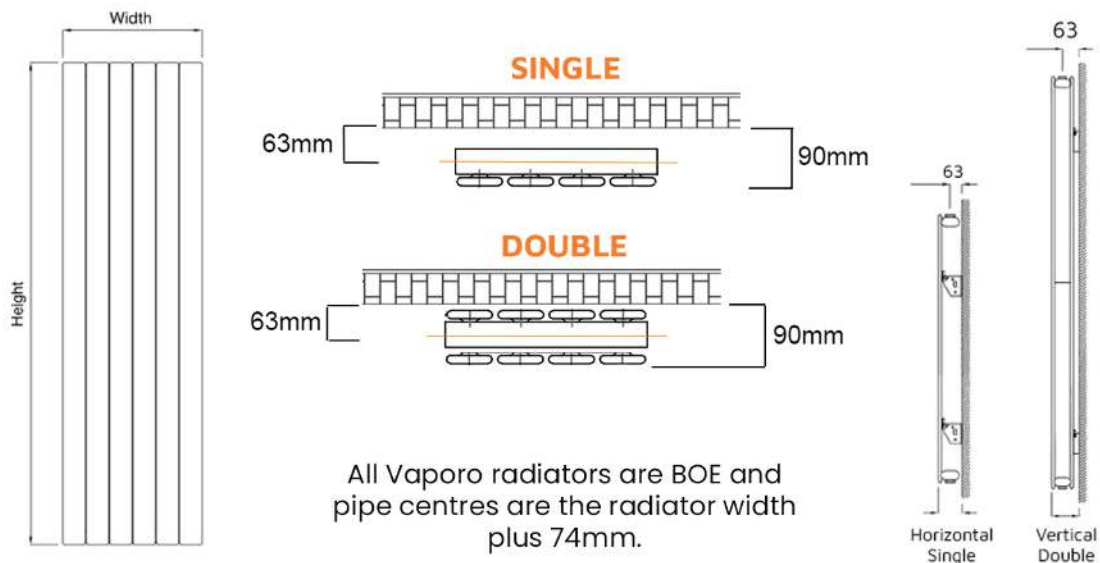

Affinity Specification

*Note: The distance between the connection centres equals the length of the radiator

Affinity Vertical – Single Panel

Radiator Height (mm)	1800/2000
Water Content Per Element/Tube (L)	1.008/1.120

Affinity Horizontal – Single Panel

Radiator Height (mm)	400/600
Water Content Per Element/Tube (L)	0.224/0.336

Affinity Vertical – Double Panel

Radiator Height (mm)	1800/2000
Water Content Per Element/Tube (L)	2.016/2.240

Affinity Horizontal – Double Panel

Radiator Height (mm)	500/600
Water Content Per Element/Tube (L)	0.560/0.672

If used with Vaporo Valves.

Please note due to manufacturing tolerances pipe centres may vary by +/- 10mm, we recommend that pipe work is not altered until your radiator is on site.

All Affinity Radiators: **Test Pressure: 7 bar** **Max Operating Pressure: 6 Bar**