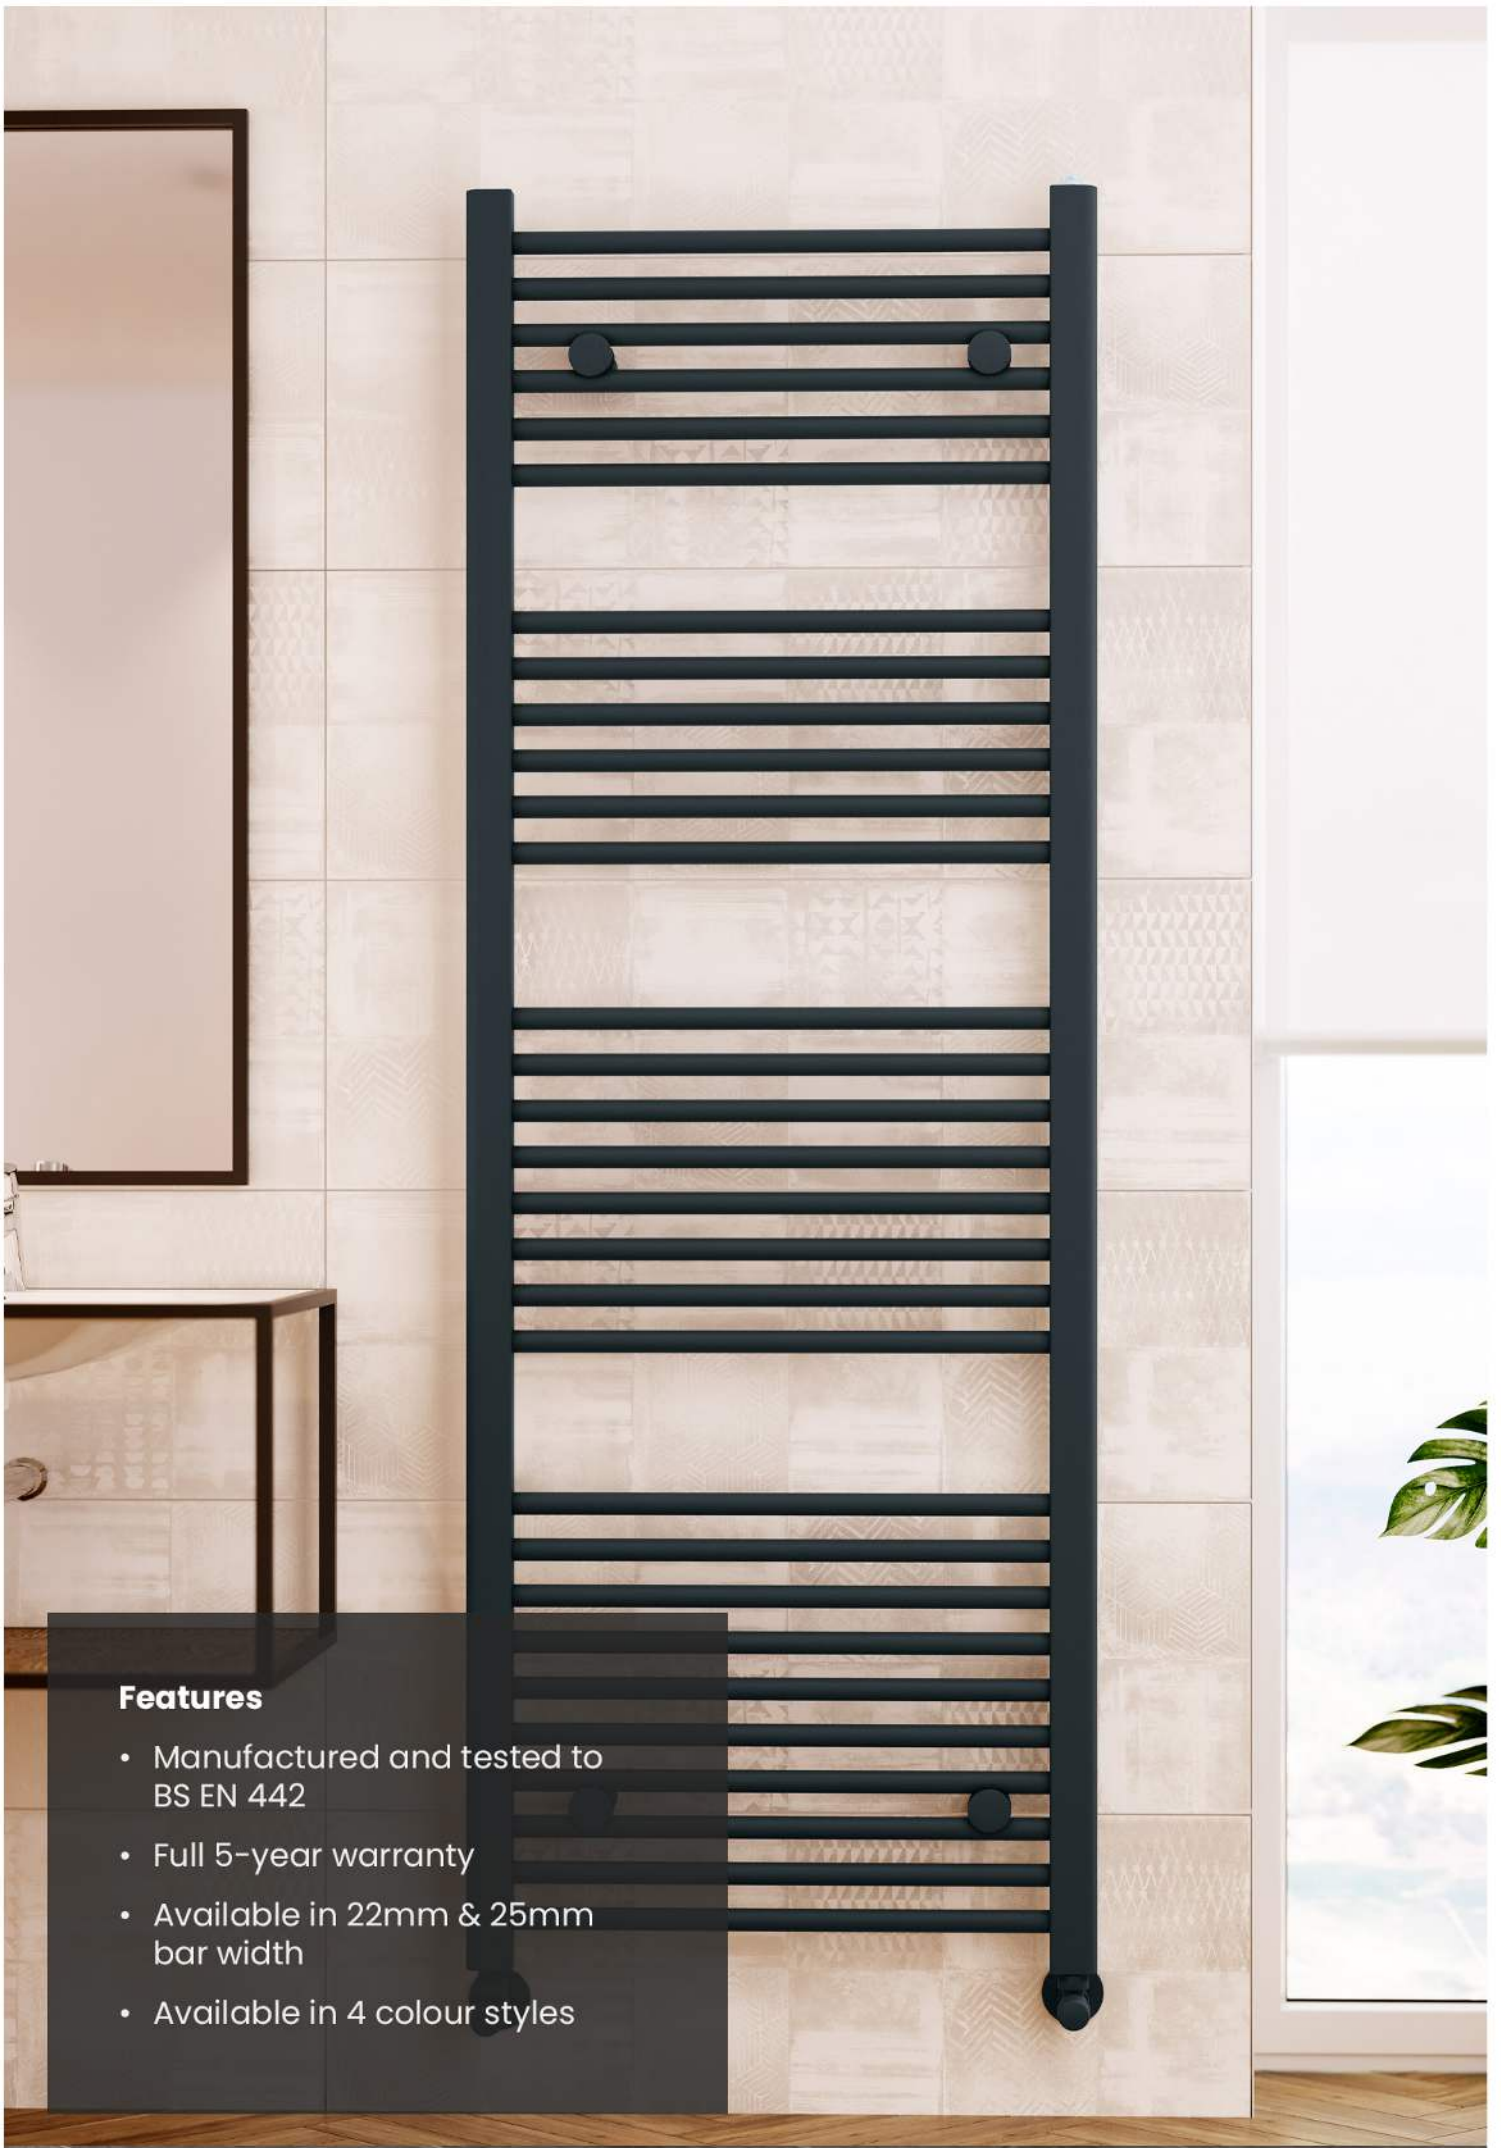

## Features

- Available in straight or curved styles
- Vertical style available in a height 800-1800mm and three widths from 400mm - 560mm
- Durable powder coated in RAL 9016 paint