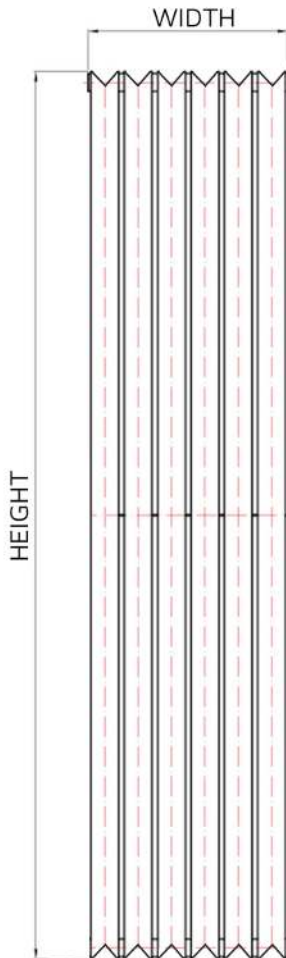

Valerio Vertical Specification

*Note: The distance between the connection centres equals the length of the radiator

Valerio Vertical	
Radiator (mm)	1800x280
Water Content Per Element/Tube (L)	3.34
Radiator (mm)	1800x375
Water Content Per Element/Tube (L)	4.46

Valerio Vertical	
Radiator (mm)	1800x470
Water Content Per Element/Tube (L)	5.57

All Vaporo radiators are BOE and pipe centres are the radiator width plus 74mm.