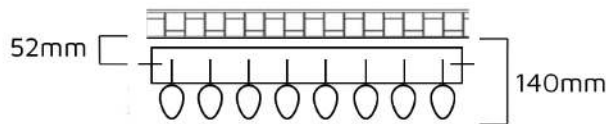

Valerio Horizontal Specification

*Note: The distance between the connection centres equals the length of the radiator

Valerio Horizontal	
Radiator (mm)	350x1040
Water Content Per Element/Tube (L)	2.56
Radiator (mm)	550x880
Water Content Per Element/Tube (L)	3.17
Radiator (mm)	550x1230
Water Content Per Element/Tube (L)	4.59

Valerio Horizontal	
Radiator (mm)	550x565
Water Content Per Element/Tube (L)	2.11
Radiator (mm)	350x1420
Water Content Per Element/Tube (L)	3.49
Radiator (mm)	550x1420
Water Content Per Element/Tube (L)	5.30

All Vaporo radiators are BOE and pipe centres are the radiator width plus 74mm.

If used with Vaporo Valves.

Please note due to manufacturing tolerances pipe centres may vary by +/- 10mm, we recommend that pipe work is not altered until your radiator is on site.

All Valerio Radiators: **Test Pressure:** 13 bar **Max Operating Pressure:** 10 Bar