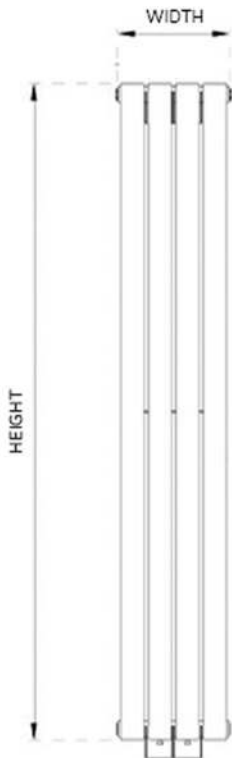

Viva Specification

*Note: The distance between the connection centres equals the length of the radiator

Viva Vertical

Radiator Height (mm)	1800
Water Content Per Element/Tube (L)	4.197

Viva Horizontal

Radiator Height (mm)	600
Water Content Per Element/Tube (L)	3.199

All Vaporo radiators are BOE and pipe centres are the radiator width plus 74mm.