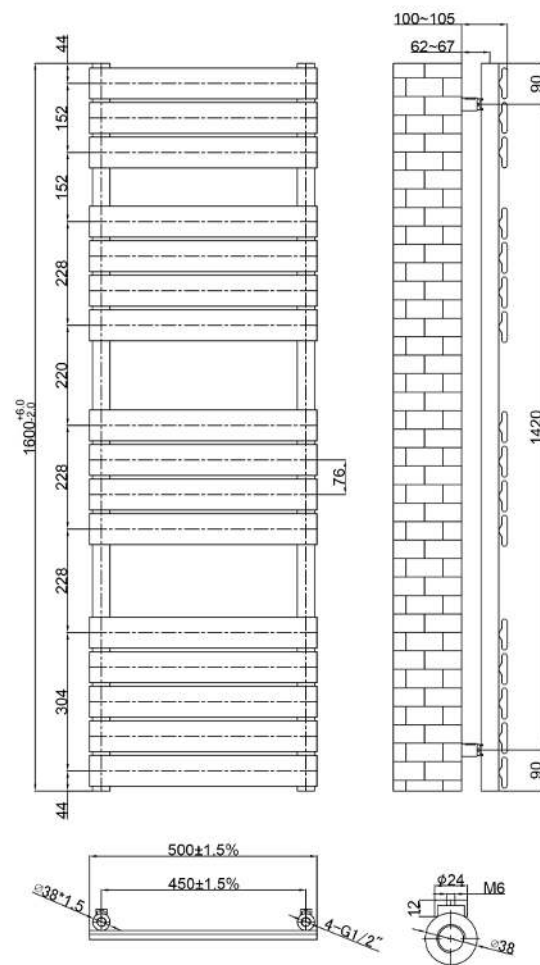

Kaldor Specification

*Note: The distance between the connection centres equals the length of the radiator

Kaldor 1200 x 500

Radiator Height (mm)	1200
Max Working Pressure	6

Kaldor 1600 x 500

Radiator Height (mm)	1600
Max Working Pressure	6

If used with Vaporo Valves.

Please note due to manufacturing tolerances pipe centres may vary by +/- 10mm, we recommend that pipe work is not altered until your radiator is on site.

All Kaldor Radiators: **Test Pressure: 6.5 bar** **Max Operating Pressure: 5 Bar**