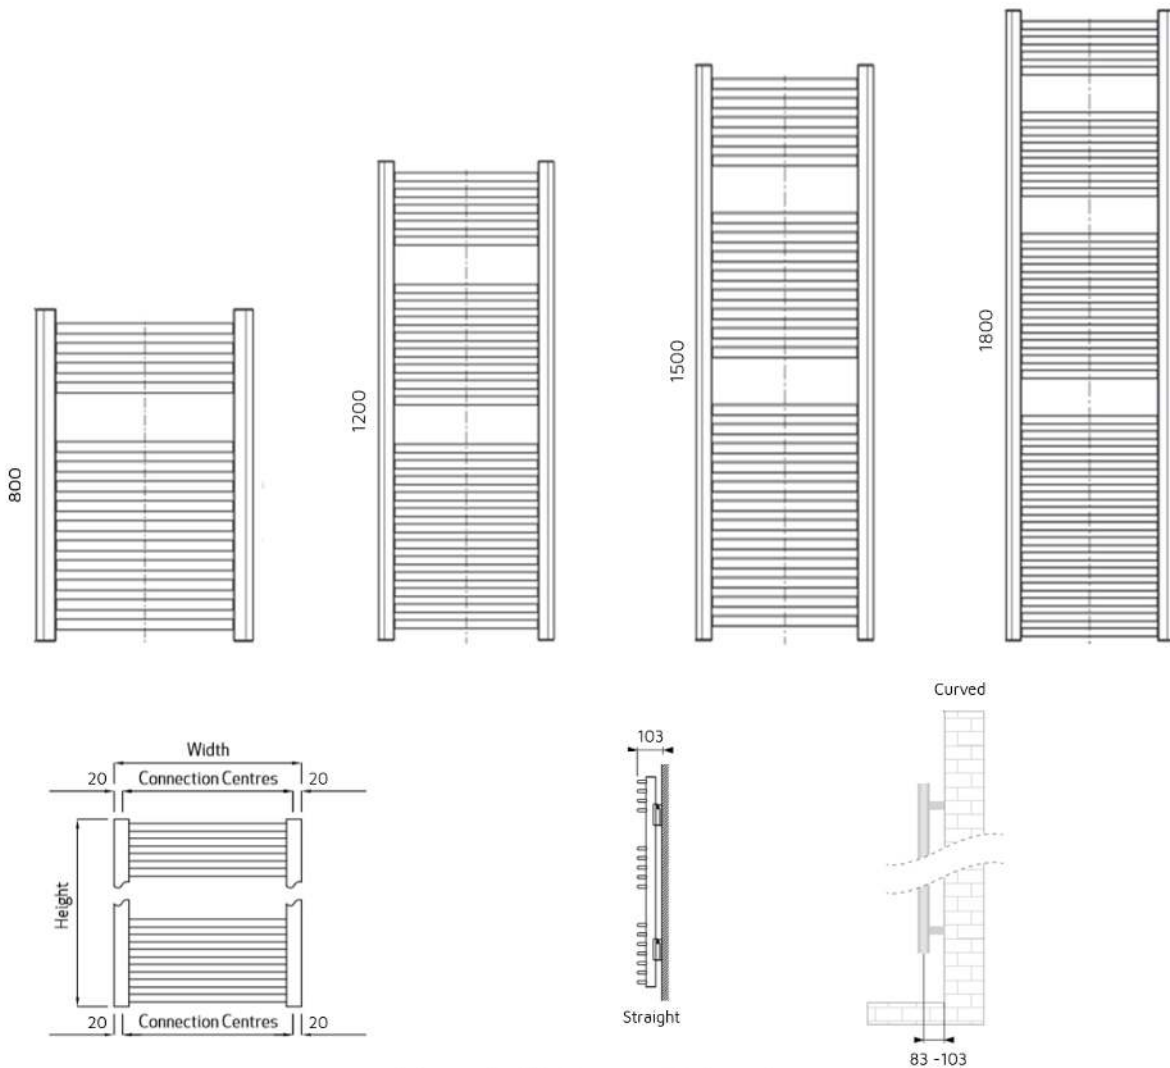

Alta Specification

*Note: The distance between the connection centres equals the length of the radiator

22mm Straight

Radiator Height (mm)	800 - 1800
Water Content Per Element/Tube (L)	2.94 - 8.41

25mm Curved

Radiator Height (mm)	800 - 1800
Water Content Per Element/Tube (L)	4.3 - 9.8

If used with Vaporo Valves.

Please note due to manufacturing tolerances pipe centres may vary by +/- 10mm, we recommend that pipe work is not altered until your radiator is on site.

All Alta Radiators: **Test Pressure:** 6.5 bar **Max Operating Pressure:** 5 Bar