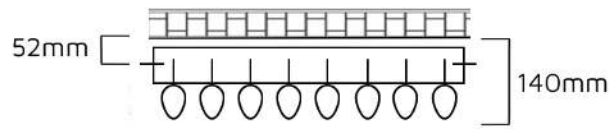

Valerio Vertical Specification

*Note: The distance between the connection centres equals the length of the radiator

Valerio Vertical	
Radiator (mm)	1800x280
Water Content Per Element/Tube (L)	3.34
Radiator (mm)	1800x375
Water Content Per Element/Tube (L)	4.46

Valerio Vertical	
Radiator (mm)	1800x470
Water Content Per Element/Tube (L)	5.57

All Vaporo radiators are BOE and pipe centres are the radiator width plus 74mm.