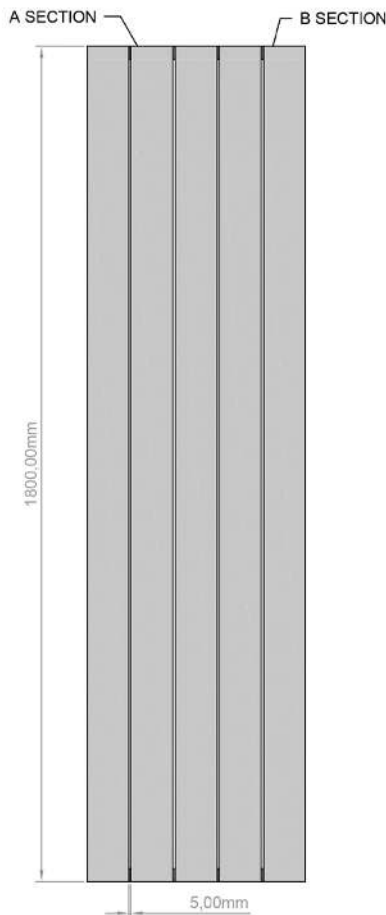

Venus Specification

*Note: The distance between the connection centres equals the length of the radiator

Venus Vertical	
Radiator (mm)	1800x280
Water Content Per Element/Tube (L)	1.8
Radiator (mm)	1800x375
Water Content Per Element/Tube (L)	2.3

Venus Vertical	
Radiator (mm)	1800x470
Water Content Per Element/Tube (L)	2.9