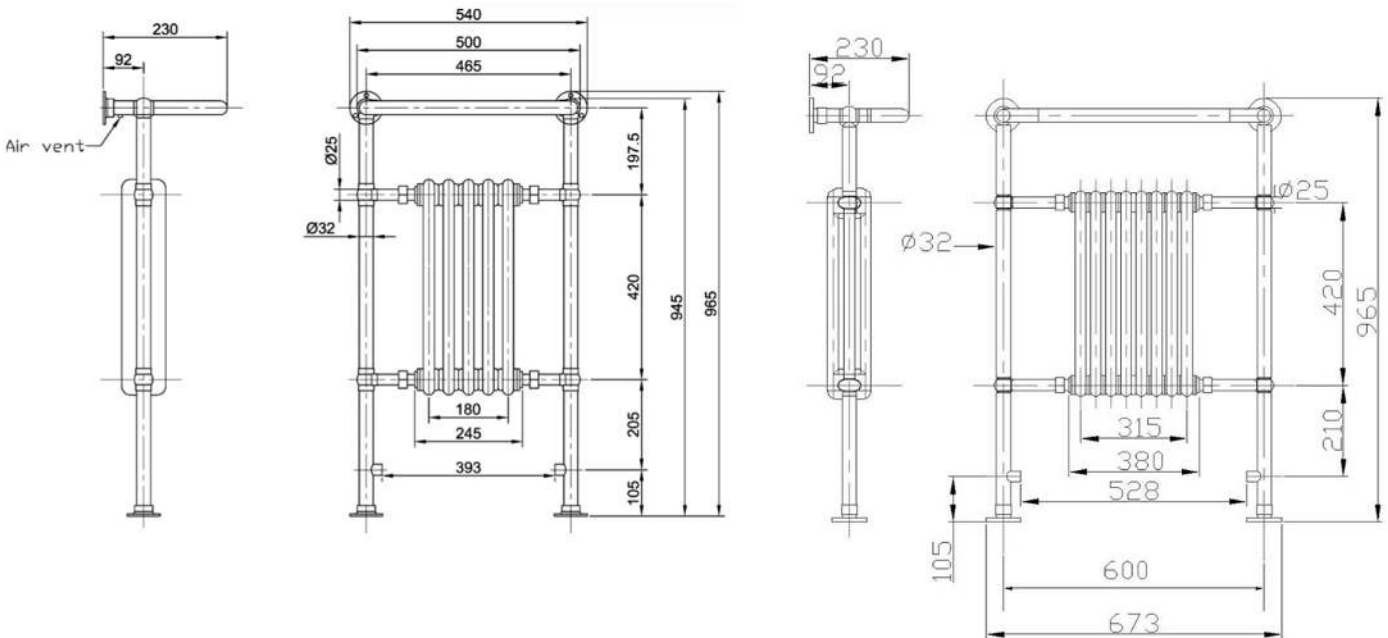

Siena Specification

*Note: The distance between the connection centres equals the length of the radiator

Siena 540

Radiator Height (mm)	965
Max Working Pressure	6

Siena 640

Radiator Height (mm)	965
Max Working Pressure	6

If used with Vaporo Valves.

Please note due to manufacturing tolerances pipe centres may vary by +/- 10mm, we recommend that pipe work is not altered until your radiator is on site.

All Siena Radiators: **Test Pressure:** 6.5 bar **Max Operating Pressure:** 5 Bar