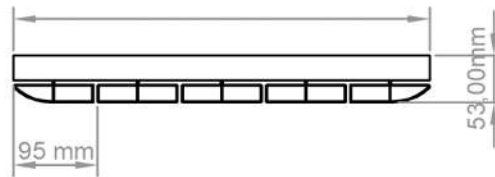

Venus Specification

*Note: The distance between the connection centres equals the length of the radiator

Venus Vertical	
Radiator (mm)	1800x280
Water Content Per Element/Tube (L)	1.8
Radiator (mm)	1800x375
Water Content Per Element/Tube (L)	2.3

Venus Vertical	
Radiator (mm)	1800x470
Water Content Per Element/Tube (L)	2.9