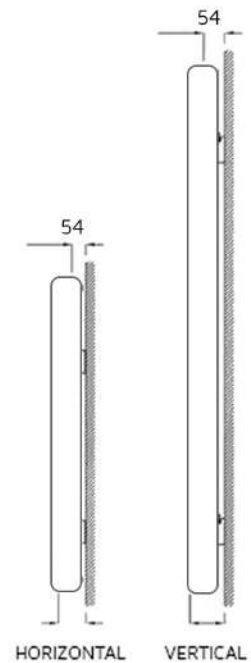

If used with Vaporo Valves.

Please note due to manufacturing tolerances pipe centres may vary by +/- 10mm, we recommend that pipe work is not altered until your radiator is on site.

All Viva Radiators: **Test Pressure:** 12 bar **Max Operating Pressure:** 10 Bar