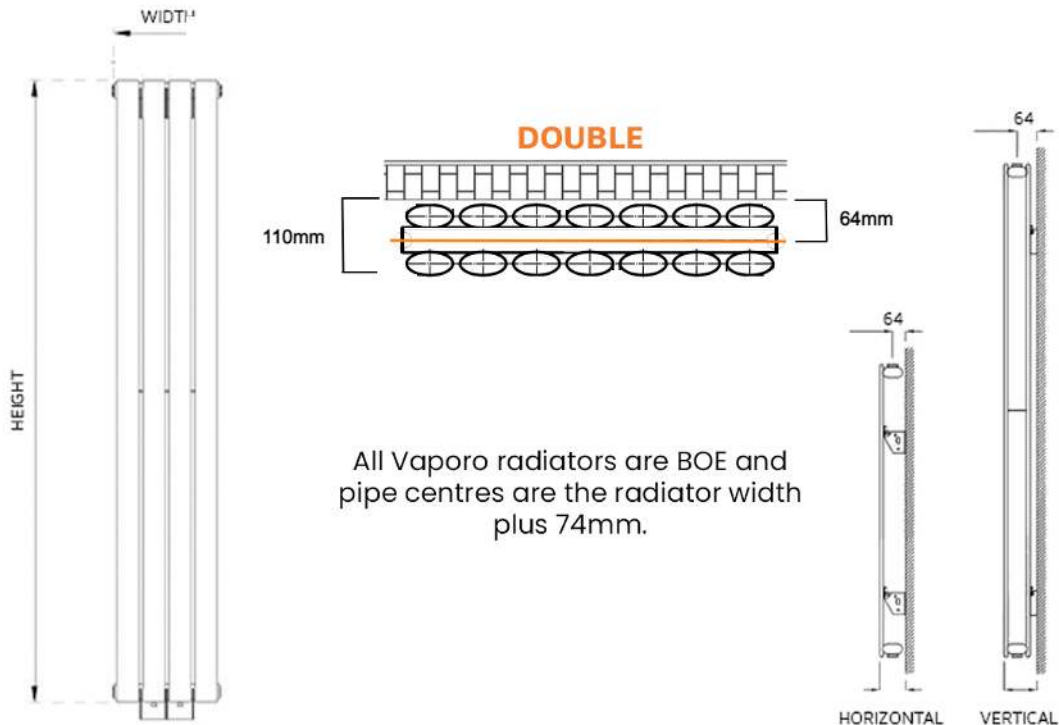

Nika Specification

*Note: The distance between the connection centres equals the length of the radiator

Nika Vertical – Double Panel

Radiator Height (mm)	1800
Water Content Per Element/Tube (L)	4.197

Nika Horizontal – Double Panel

Radiator Height (mm)	600
Water Content Per Element/Tube (L)	1.399

If used with Vaporo Valves.

Please note due to manufacturing tolerances pipe centres may vary by +/- 10mm, we recommend that pipe work is not altered until your radiator is on site.

All Nika Radiators: **Test Pressure:** 12 bar   **Max Operating Pressure:** 10 Bar