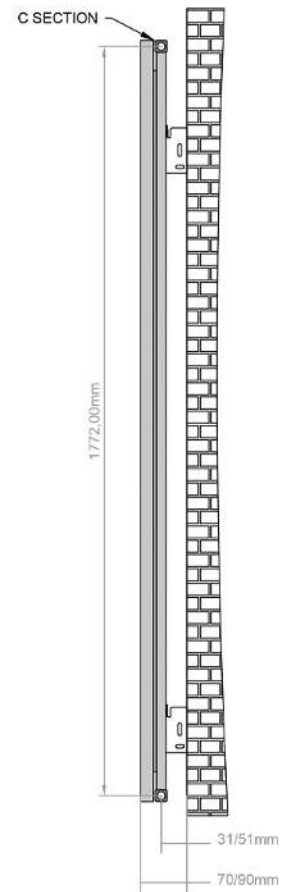

All Vaporo radiators are BOE and pipe centres are the radiator width plus 74mm.