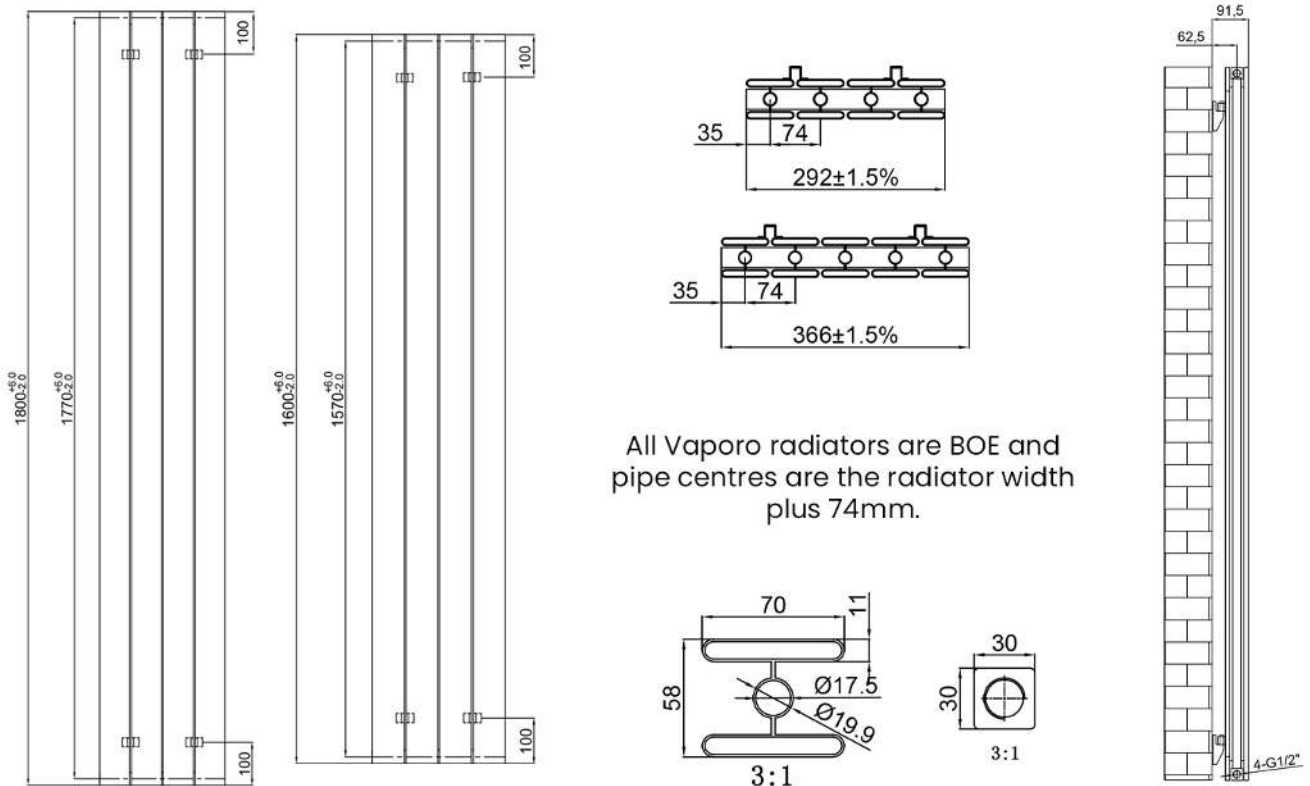

Vito Specification

*Note: The distance between the connection centres equals the length of the radiator

Vito Vertical	
Radiator (mm)	1600x295
Water Content Per Element/Tube (L)	2.1
Radiator (mm)	1800x295
Water Content Per Element/Tube (L)	2.36

Vito Vertical	
Radiator (mm)	1800x370
Water Content Per Element/Tube (L)	2.95

All Vaporo radiators are BOE and pipe centres are the radiator width plus 74mm.

If used with Vaporo Valves.

Please note due to manufacturing tolerances pipe centres may vary by +/- 10mm, we recommend that pipe work is not altered until your radiator is on site.

All Vito Radiators: **Test Pressure:** 13 bar **Max Operating Pressure:** 10 Bar