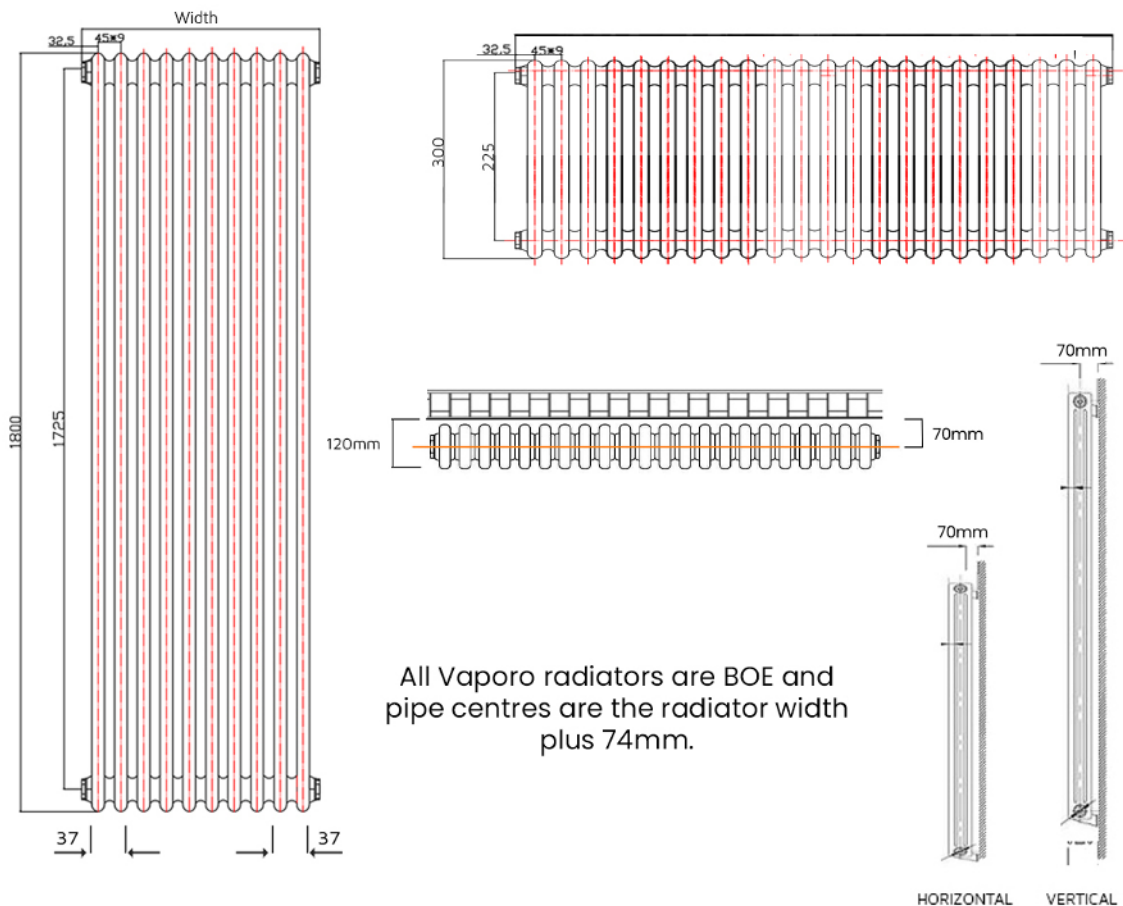

Tradicio Specification

*Note: The distance between the connection centres equals the length of the radiator

Tradicio Vertical

Radiator Height (mm)	1800
Water Content Per Element/Tube (L)	2.133

Tradicio Horizontal

Radiator Height (mm)	300
Water Content Per Element/Tube (L)	0.391
Radiator Height (mm)	600
Water Content Per Element/Tube (L)	0.711

If used with Vaporo Valves.

Please note due to manufacturing tolerances pipe centres may vary by +/- 10mm, we recommend that pipe work is not altered until your radiator is on site.

All Tradicio Radiators: **Test Pressure:** 15 bar **Max Operating Pressure:** 10 Bar