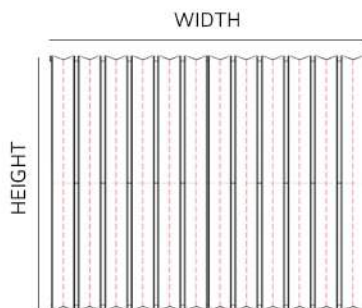

Valerio Horizontal Specification

*Note: The distance between the connection centres equals the length of the radiator

Valerio Horizontal	
Radiator (mm)	350x1040
Water Content Per Element/Tube (L)	2.56
Radiator (mm)	550x880
Water Content Per Element/Tube (L)	3.17
Radiator (mm)	550x1230
Water Content Per Element/Tube (L)	4.59

Valerio Horizontal	
Radiator (mm)	550x565
Water Content Per Element/Tube (L)	2.11
Radiator (mm)	350x1420
Water Content Per Element/Tube (L)	3.49
Radiator (mm)	550x1420
Water Content Per Element/Tube (L)	5.30

All Vaporo radiators are BOE and pipe centres are the radiator width plus 74mm.

If used with Vaporo Valves.

Please note due to manufacturing tolerances pipe centres may vary by +/- 10mm, we recommend that pipe work is not altered until your radiator is on site.

All Valerio Radiators: **Test Pressure:** 13 bar **Max Operating Pressure:** 10 Bar