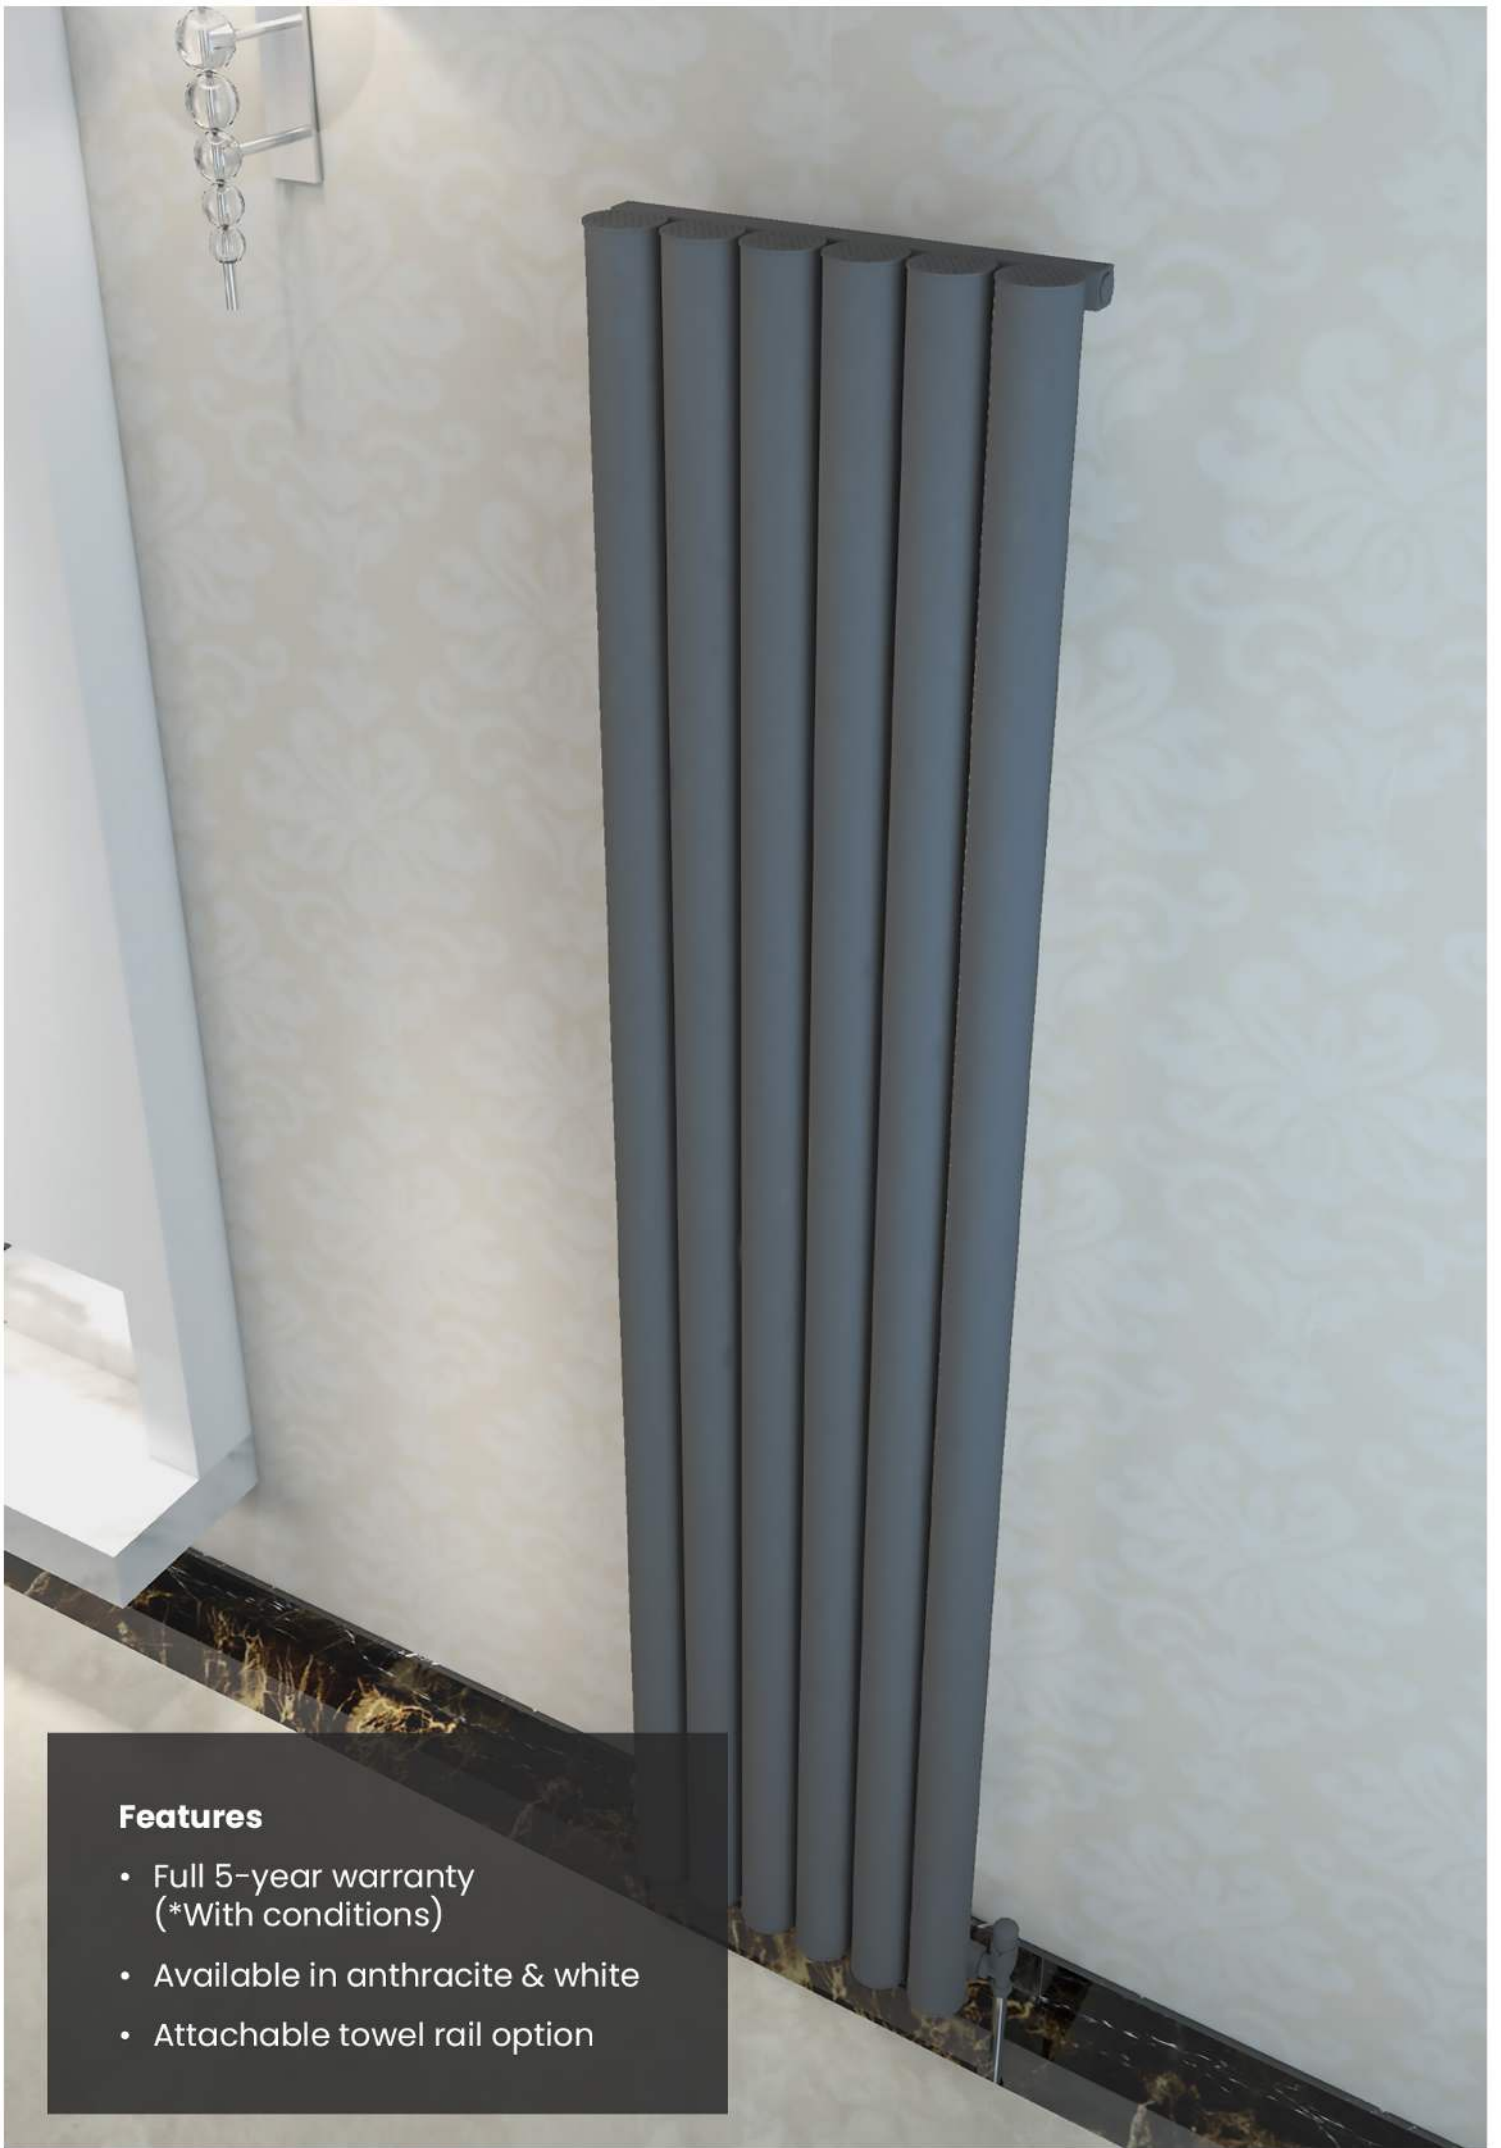

Features

- Full 5-year warranty (*With conditions)
- Available in anthracite & white
- Attachable towel rail option