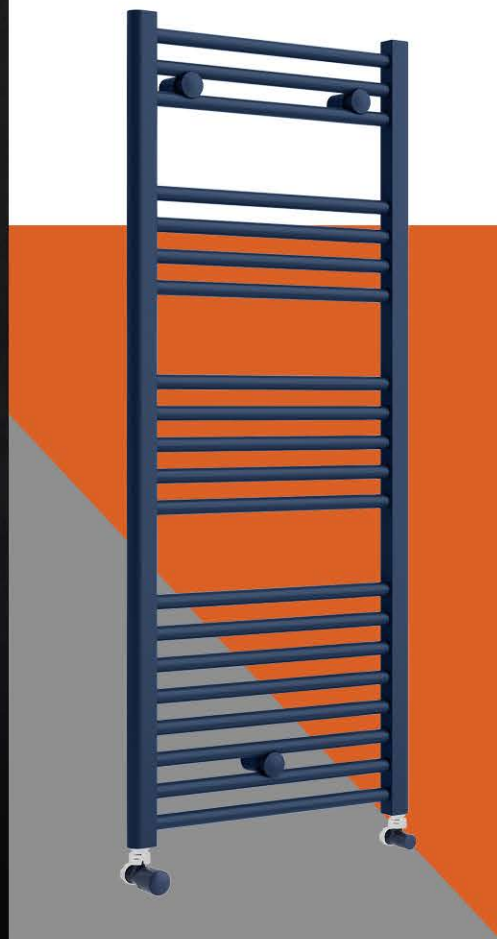

Aura Heated Towel Rail