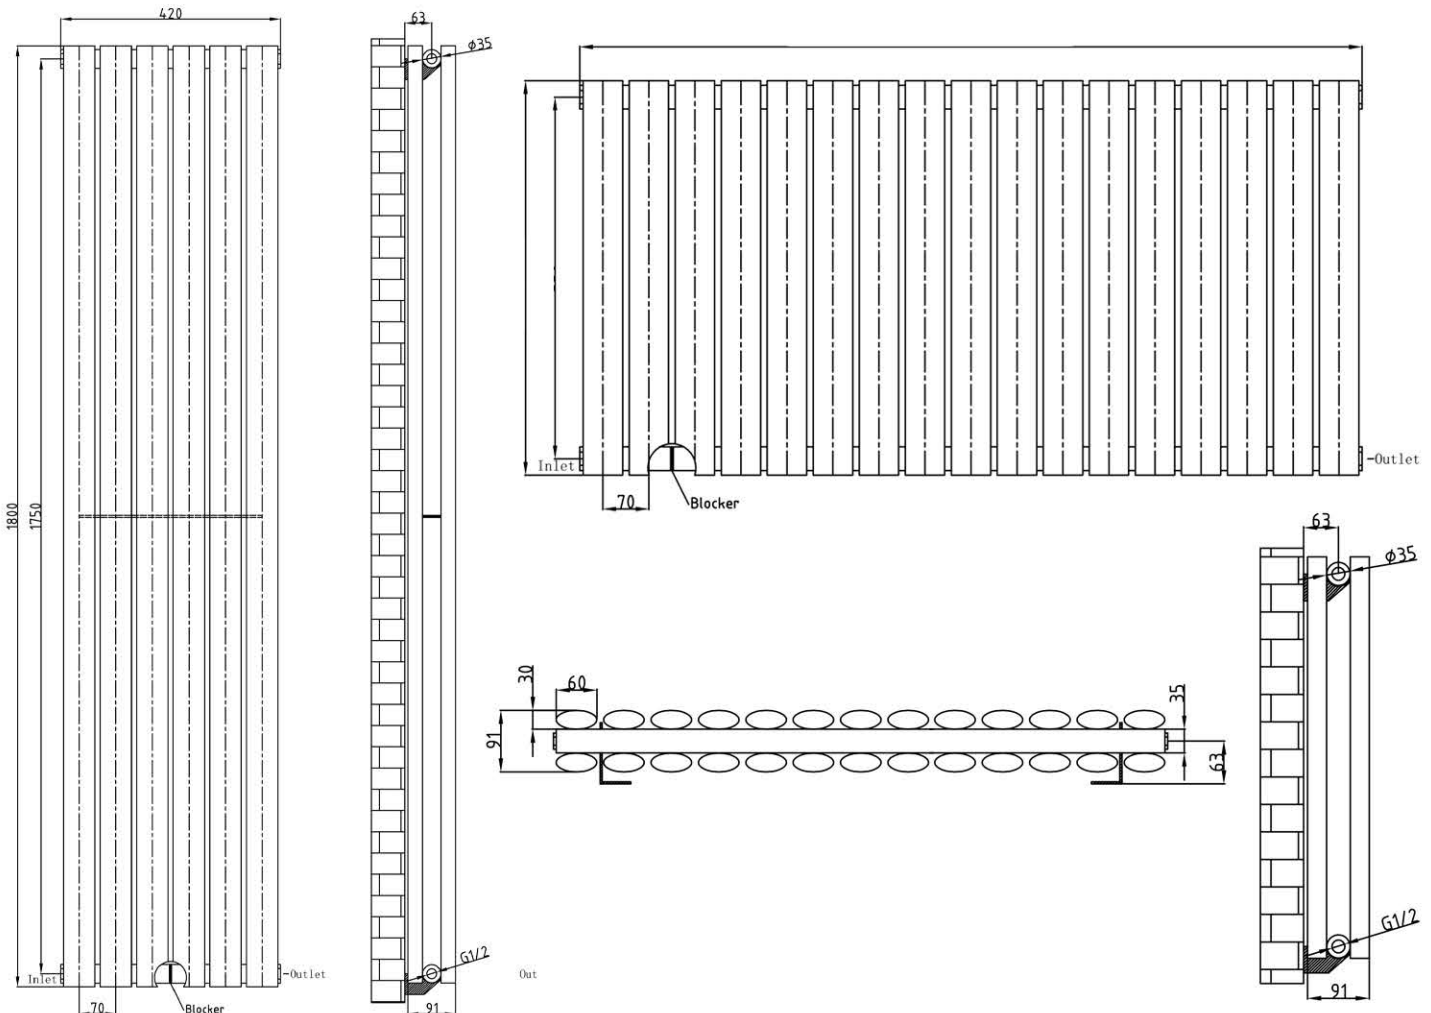

Nika Specification

*Note: The distance between the connection centres equals the length of the radiator

Nika Vertical - Double Panel

Radiator Height (mm)	1800
Water Content Per Element/Tube (L)	4.197

Nika Horizontal - Double Panel

Radiator Height (mm)	600
Water Content Per Element/Tube (L)	1.399

All Vaporo radiators are BOE and pipe centres are the radiator width plus 74mm.

If used with Vaporo Valves.

Please note due to manufacturing tolerances pipe centres may vary by +/- 10mm, we recommend that pipe work is not altered until your radiator is on site.

All Nika Radiators: **Test Pressure:** 12 bar **Max Operating Pressure:** 10 Bar