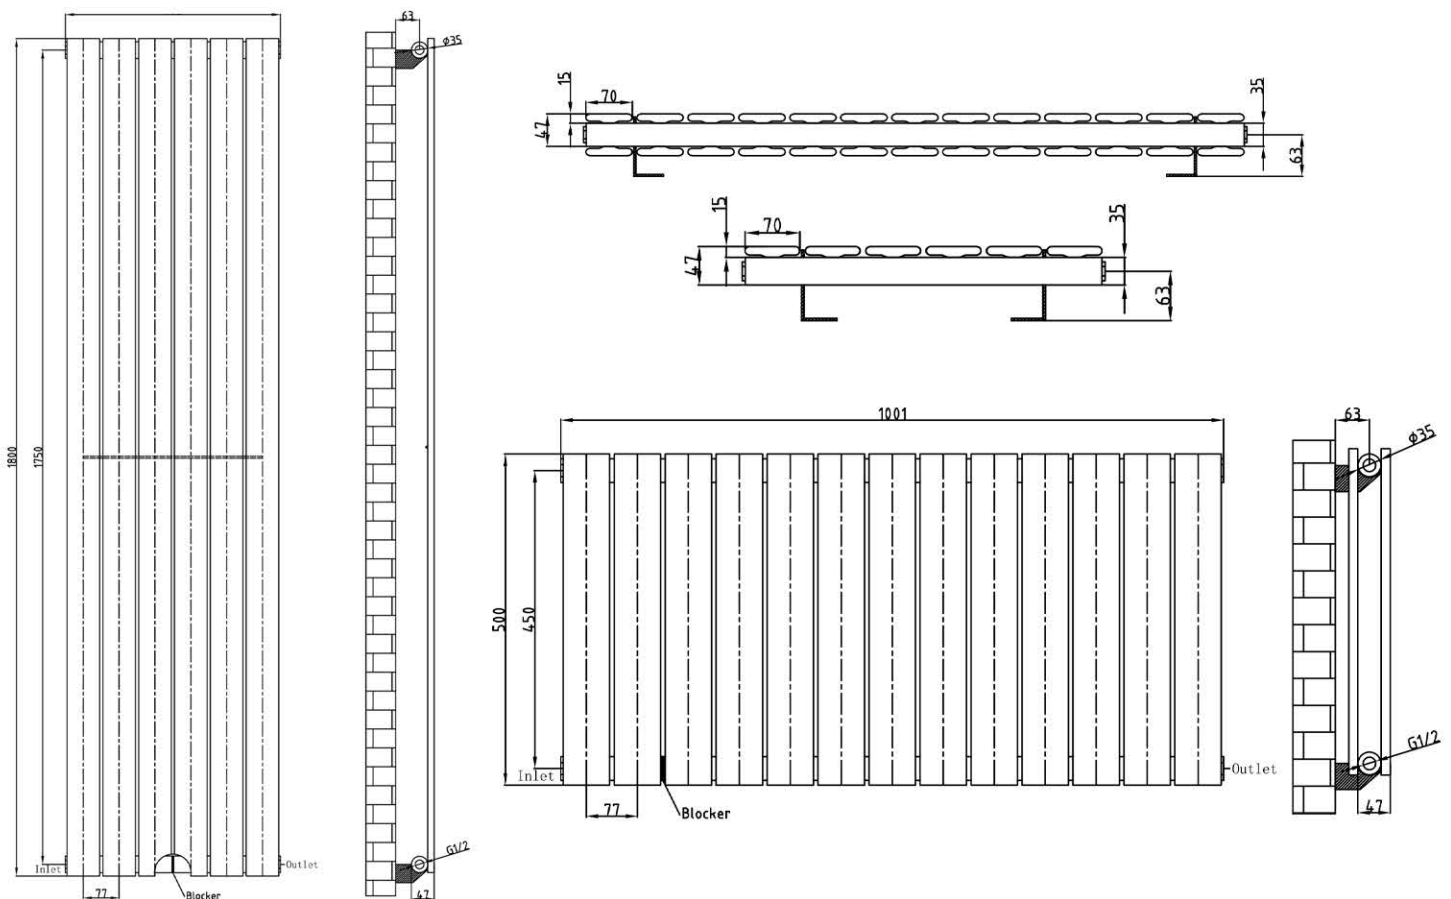

Affinity Specification

*Note: The distance between the connection centres equals the length of the radiator

Affinity Vertical - Single Panel

Radiator Height (mm)	1800/2000
Water Content Per Element/Tube (L)	1.008/1.120

Affinity Horizontal - Single Panel

Radiator Height (mm)	400/600
Water Content Per Element/Tube (L)	0.224/0.336

Affinity Vertical - Double Panel

Radiator Height (mm)	1800/2000
Water Content Per Element/Tube (L)	2.016/2.240

Affinity Horizontal - Double Panel

Radiator Height (mm)	500/600
Water Content Per Element/Tube (L)	0.560/0.672

All Vaporo radiators are BOE and pipe centres are the radiator width plus 74mm.

If used with Vaporo Valves.

Please note due to manufacturing tolerances pipe centres may vary by +/- 10mm, we recommend that pipe work is not altered until your radiator is on site.

All Affinity Radiators: **Test Pressure:** 7 bar   **Max Operating Pressure:** 6 Bar