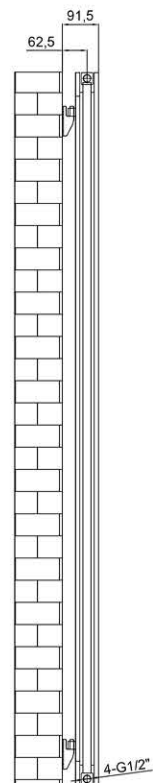

If used with Vaporo Valves.

Please note due to manufacturing tolerances pipe centres may vary by +/- 10mm, we recommend that pipe work is not altered until your radiator is on site.

All Vito Radiators: **Test Pressure:** 13 bar **Max Operating Pressure:** 10 Bar