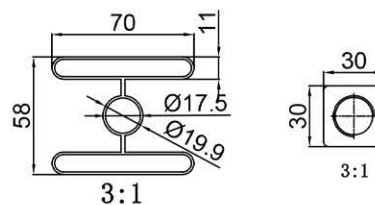

If used with Vaporo Valves.

Please note due to manufacturing tolerances pipe centres may vary by +/- 10mm, we recommend that pipe work is not altered until your radiator is on site.

All Vito Radiators: **Test Pressure:** 13 bar **Max Operating Pressure:** 10 Bar