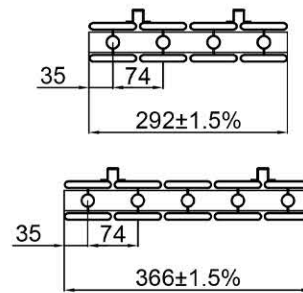

Vito Specification

*Note: The distance between the connection centres equals the length of the radiator

Vito Vertical	
Radiator (mm)	1600x295
Water Content Per Element/Tube (L)	2.1
Radiator (mm)	1800x295
Water Content Per Element/Tube (L)	2.36

Vito Vertical	
Radiator (mm)	1800x370
Water Content Per Element/Tube (L)	2.95

All Vaporo radiators are BOE and pipe centres are the radiator width plus 74mm.