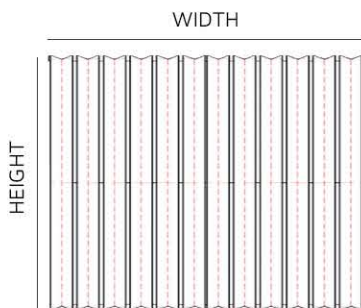

Valerio Horizontal Specification

*Note: The distance between the connection centres equals the length of the radiator

Valerio Horizontal	
Radiator (mm)	350x1040
Water Content Per Element/Tube (L)	2.56
Radiator (mm)	550x880
Water Content Per Element/Tube (L)	3.17
Radiator (mm)	550x1230
Water Content Per Element/Tube (L)	4.59

Valerio Horizontal	
Radiator (mm)	550x565
Water Content Per Element/Tube (L)	2.11
Radiator (mm)	350x1420
Water Content Per Element/Tube (L)	3.49
Radiator (mm)	550x1420
Water Content Per Element/Tube (L)	5.30

All Vaporo radiators are BOE and pipe centres are the radiator width plus 74mm.

If used with Vaporo Valves.

Please note due to manufacturing tolerances pipe centres may vary by +/- 10mm, we recommend that pipe work is not altered until your radiator is on site.

All Valerio Radiators: **Test Pressure:** 13 bar **Max Operating Pressure:** 10 Bar