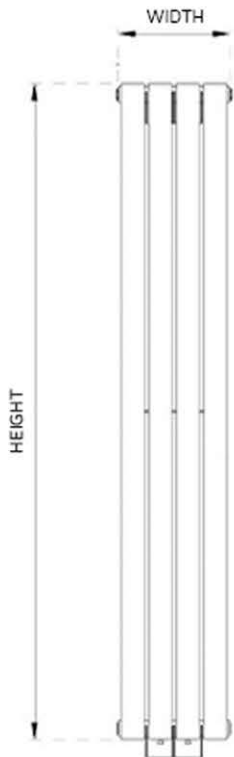

Viva Specification

*Note: The distance between the connection centres equals the length of the radiator

Viva Vertical

Radiator Height (mm)	1800
Water Content Per Element/Tube (L)	4.197

Viva Horizontal

Radiator Height (mm)	600
Water Content Per Element/Tube (L)	3.199

All Vaporo radiators are BOE and pipe centres are the radiator width plus 74mm.