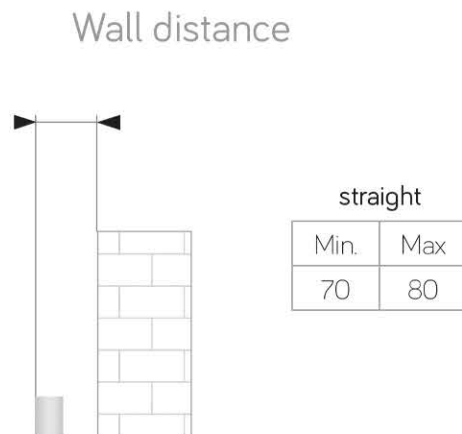

Aura Specification

*Note: The distance between the connection centres equals the length of the radiator

Aura 22mm Straight

Radiator Height (mm)	800 - 1785
Water Content (L)	3.3 - 8.5

If used with Vaporo Valves.

Please note due to manufacturing tolerances pipe centres may vary by +/- 10mm, we recommend that pipe work is not altered until your radiator is on site.

All Aura Radiators: **Test Pressure:** 6.5 bar **Max Operating Pressure:** 5 Bar