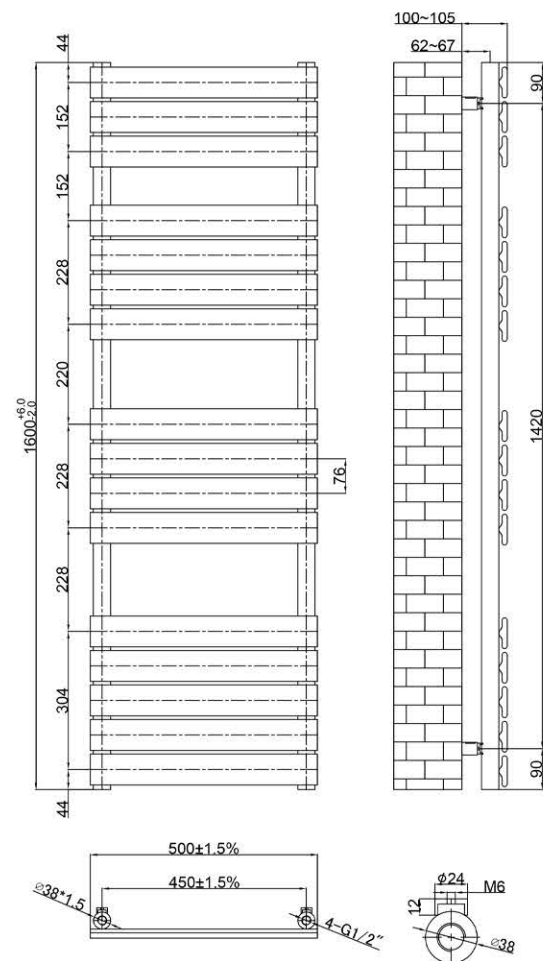

Kaldor Specification

*Note: The distance between the connection centres equals the length of the radiator

Kaldor 1200 x 500

Radiator Height (mm)	1200
Water Content (L)	6.3

Kaldor 1600 x 500

Radiator Height (mm)	1600
Water Content (L)	8.4

If used with Vaporo Valves.

Please note due to manufacturing tolerances pipe centres may vary by +/- 10mm, we recommend that pipe work is not altered until your radiator is on site.

All Kaldor Radiators: **Test Pressure:** 6.5 bar **Max Operating Pressure:** 5 Bar