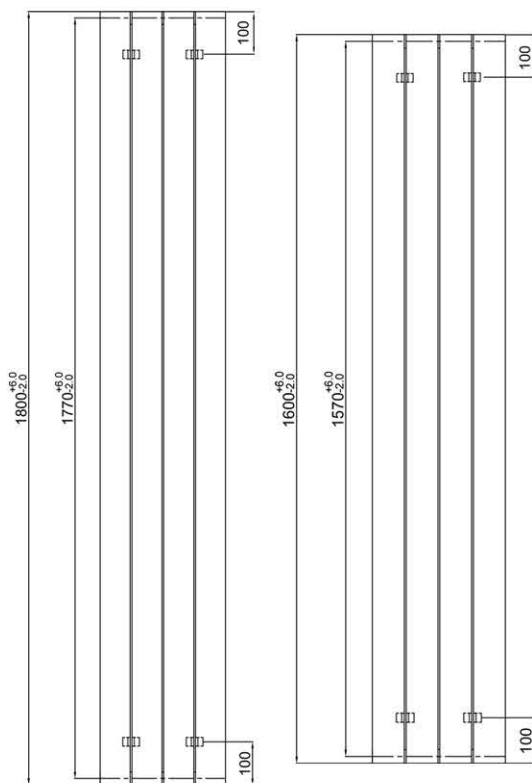

Vito Specification

*Note: The distance between the connection centres equals the length of the radiator

Vito Vertical	
Radiator (mm)	1600x295
Water Content Per Element/Tube (L)	2.1
Radiator (mm)	1800x295
Water Content Per Element/Tube (L)	2.36

Vito Vertical	
Radiator (mm)	1800x370
Water Content Per Element/Tube (L)	2.95

All Vaporo radiators are BOE and pipe centres are the radiator width plus 74mm.