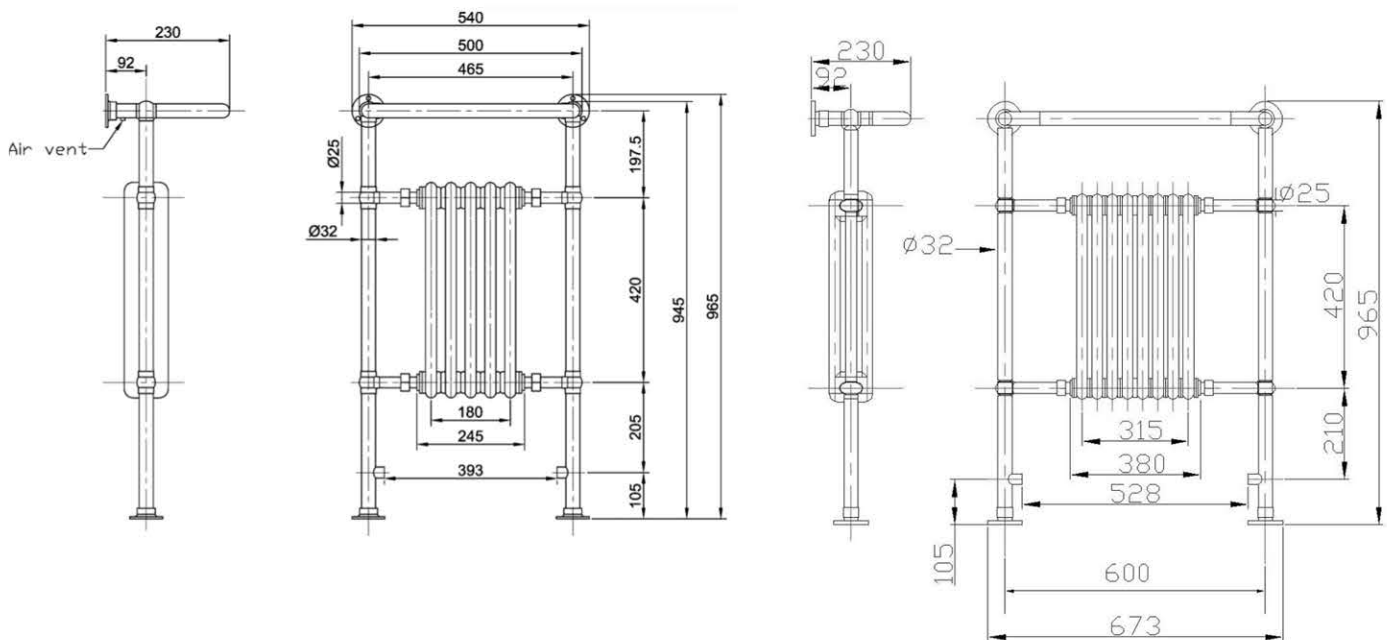

Siena Specification

*Note: The distance between the connection centres equals the length of the radiator

Siena 540

Radiator Height (mm)	965
Max Working Pressure	6

Siena 640

Radiator Height (mm)	965
Max Working Pressure	6

If used with Vaporo Valves.

Please note due to manufacturing tolerances pipe centres may vary by +/- 10mm, we recommend that pipe work is not altered until your radiator is on site.

All Siena Radiators: **Test Pressure:** 6.5 bar **Max Operating Pressure:** 5 Bar