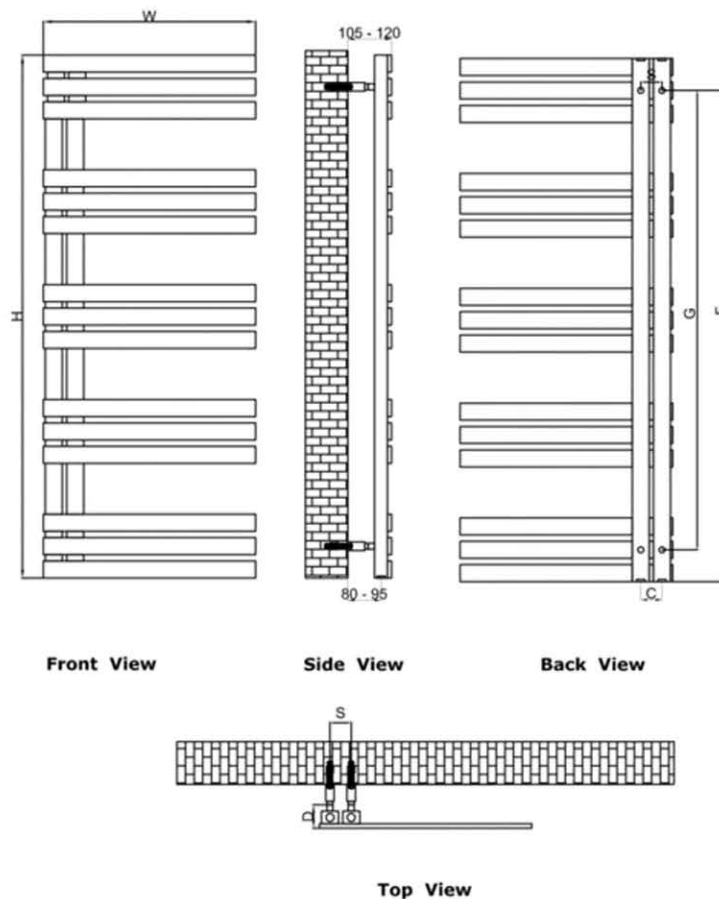

Aversa Specification

*Note: The distance between the connection centres equals the length of the radiator

Aversa	
Radiator Height (mm)	500 X 1200
Water Content Per Element/Tube (L)	4.3

If used with Vaporo Valves.

Please note due to manufacturing tolerances pipe centres may vary by +/- 10mm, we recommend that pipe work is not altered until your radiator is on site.

All Aversa Radiators: **Test Pressure:** 6.5 bar **Max Operating Pressure:** 5 Bar