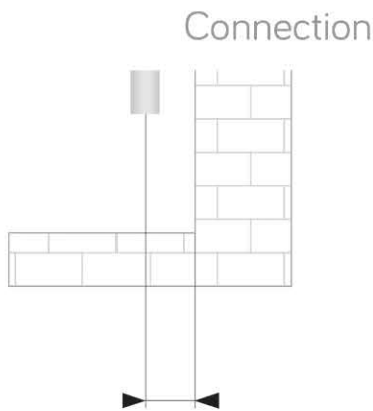

Aura Specification

*Note: The distance between the connection centres equals the length of the radiator

Aura 22mm Straight

Radiator Height (mm)	800 - 1785
Water Content (L)	3.3 - 8.5

If used with Vaporo Valves.

Please note due to manufacturing tolerances pipe centres may vary by +/- 10mm, we recommend that pipe work is not altered until your radiator is on site.

All Aura Radiators: **Test Pressure:** 6.5 bar **Max Operating Pressure:** 5 Bar