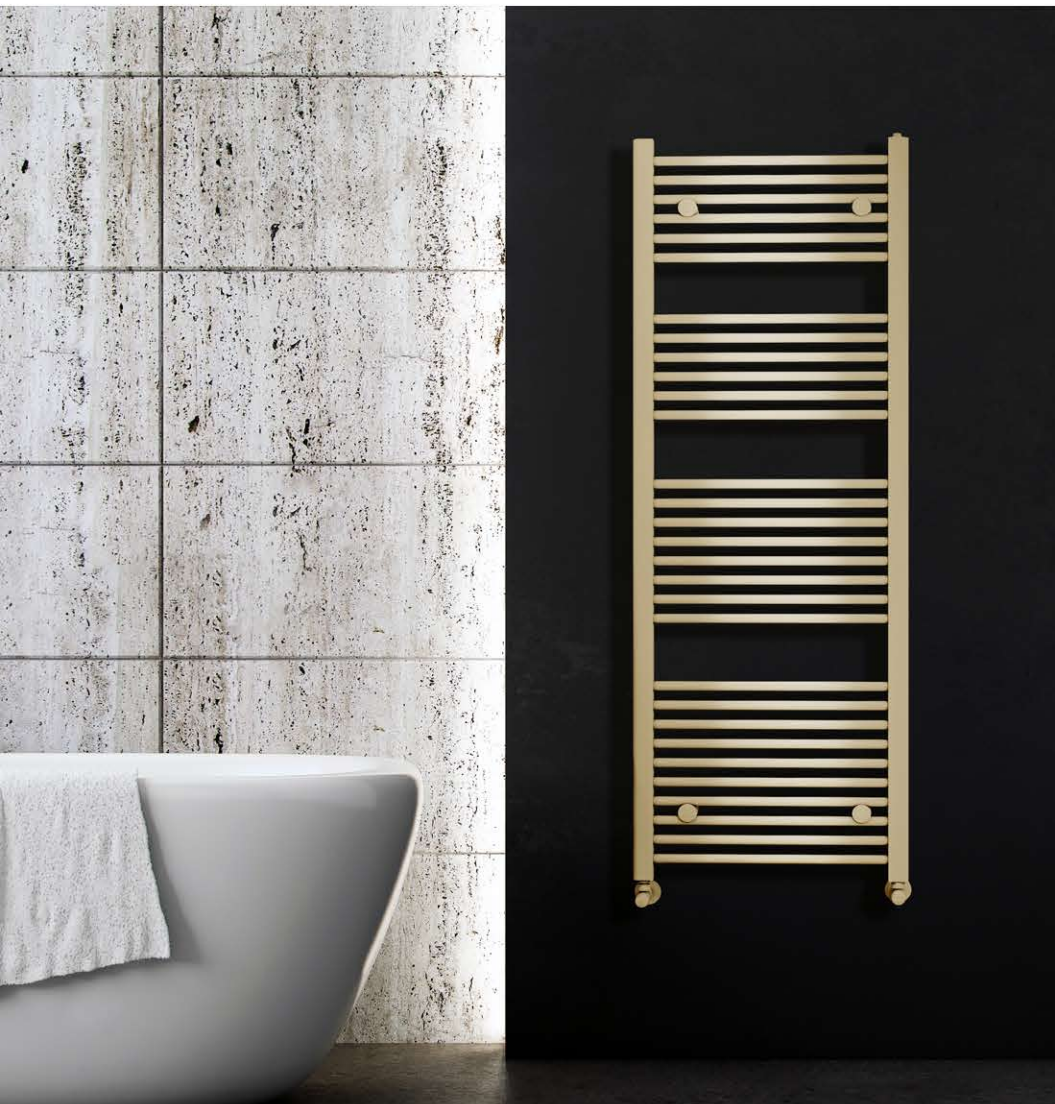

# Aura Heated Towel Rail

Elevate your bathroom experience with a touch of luxury and sophistication. Our Aura collection seamlessly combines functionality and style to provide the perfect solution for warming your towels while adding a contemporary flair to your space. Available in a range of sizes, these heated towel rails cater to diverse bathroom layouts, ensuring there's an Aura for every need. The brushed brass finish exudes timeless elegance, bringing a warm and inviting glow to your bathroom decor.