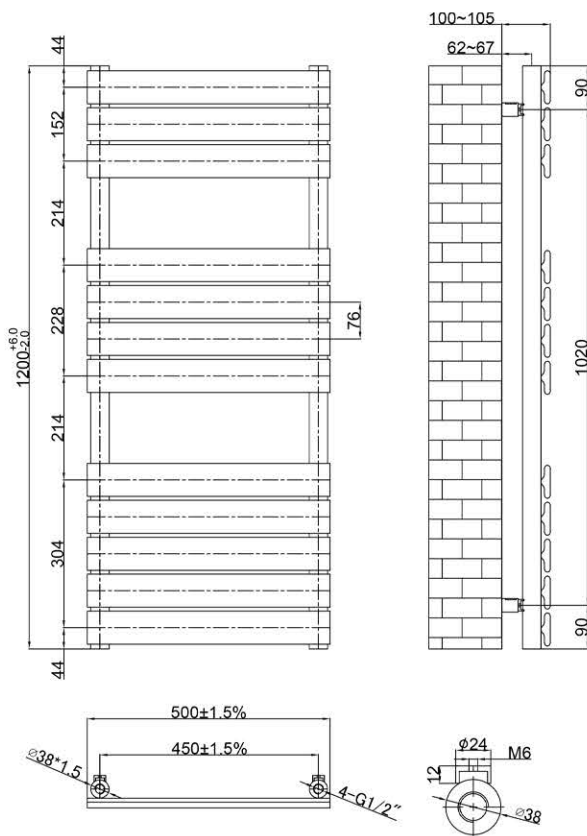

Kaldor Specification

*Note: The distance between the connection centres equals the length of the radiator

Kaldor 1200 x 500

Radiator Height (mm)	1200
Water Content (L)	6.3

Kaldor 1600 x 500

Radiator Height (mm)	1600
Water Content (L)	8.4

If used with Vaporo Valves.

Please note due to manufacturing tolerances pipe centres may vary by +/- 10mm, we recommend that pipe work is not altered until your radiator is on site.

All Kaldor Radiators: **Test Pressure:** 6.5 bar **Max Operating Pressure:** 5 Bar