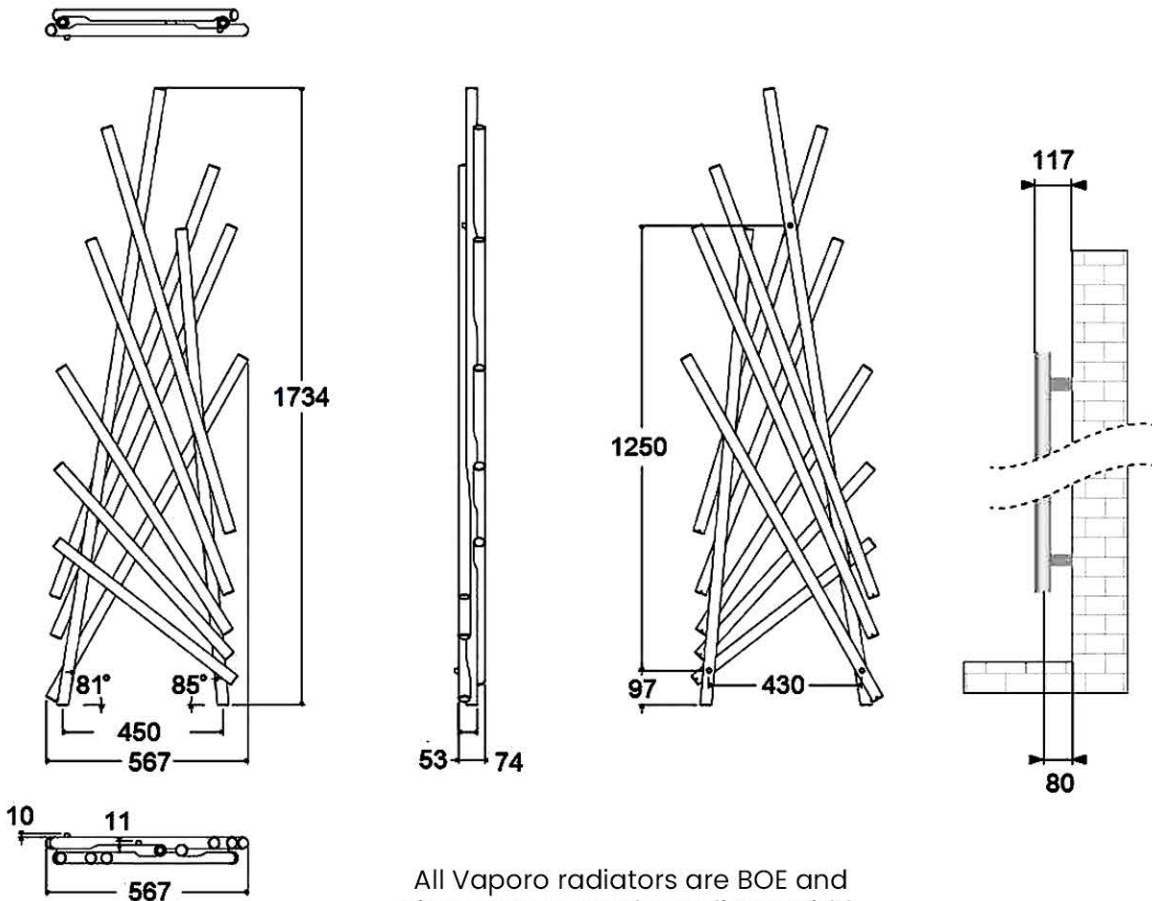

Thor Specification

*Note: The distance between the connection centres equals the length of the radiator

Thor Vertical

Radiator Height (mm)	1734
Water Content Per Element/Tube (L)	6.3

All Vaporo radiators are BOE and pipe centres are the radiator width plus 74mm.

If used with Vaporo Valves.

Please note due to manufacturing tolerances pipe centres may vary by +/- 10mm, we recommend that pipe work is not altered until your radiator is on site.

All Thor Radiators: **Test Pressure:** 12 bar **Max Operating Pressure:** 10 Bar