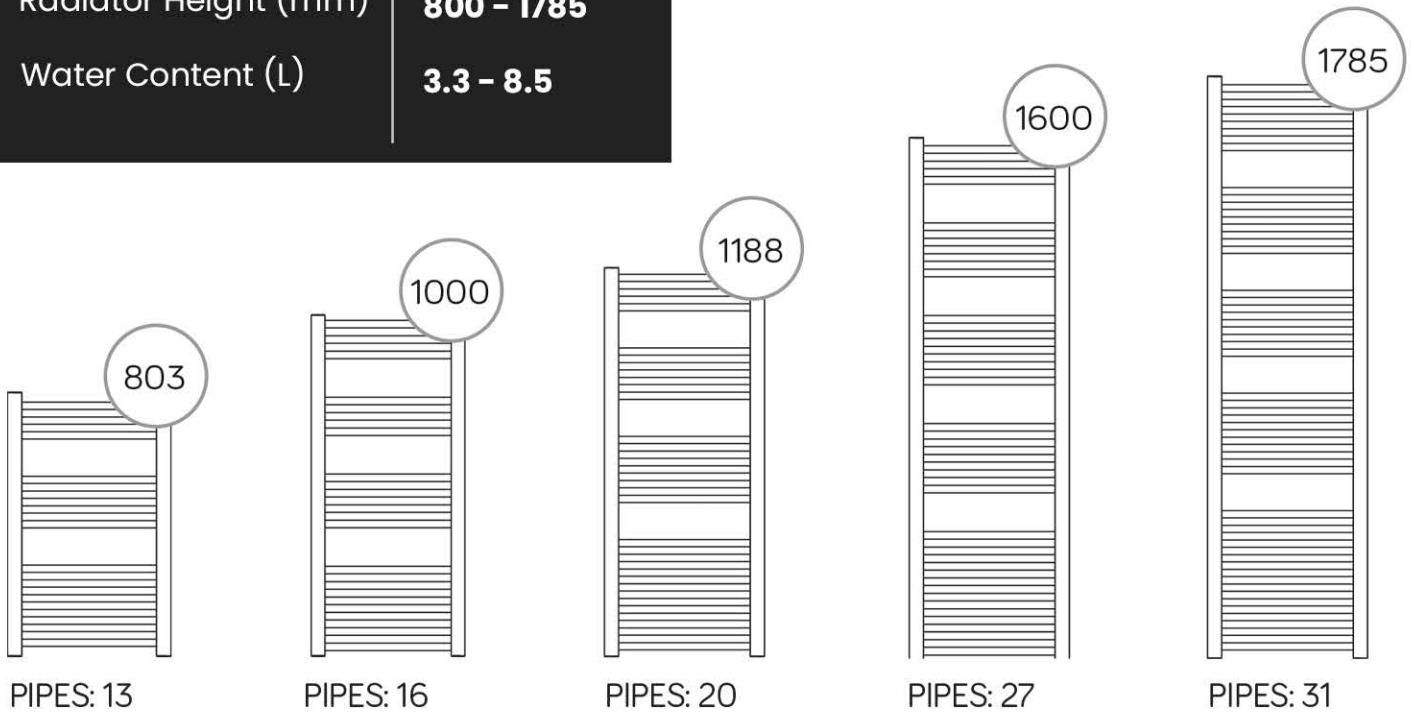

Aura Specification

*Note: The distance between the connection centres equals the length of the radiator

Aura 22mm Straight

Radiator Height (mm)	800 - 1785
Water Content (L)	3.3 - 8.5

If used with Vaporo Valves.

Please note due to manufacturing tolerances pipe centres may vary by +/- 10mm, we recommend that pipe work is not altered until your radiator is on site.

All Aura Radiators: **Test Pressure:** 6.5 bar **Max Operating Pressure:** 5 Bar