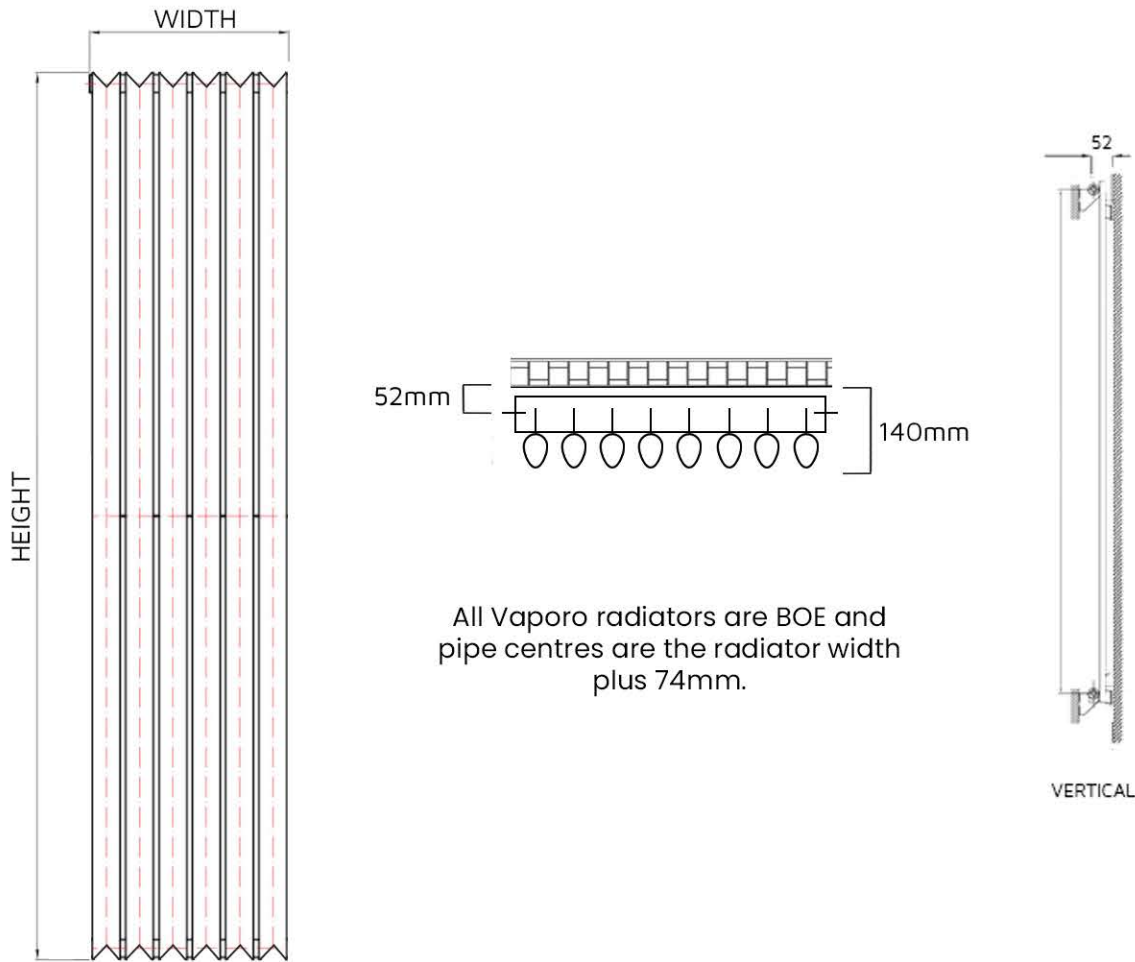

Valerio Vertical Specification

*Note: The distance between the connection centres equals the length of the radiator

Valerio Vertical	
Radiator (mm)	1800x280
Water Content Per Element/Tube (L)	3.34
Radiator (mm)	1800x375
Water Content Per Element/Tube (L)	4.46

Valerio Vertical	
Radiator (mm)	1800x470
Water Content Per Element/Tube (L)	5.57

If used with Vaporo Valves.

Please note due to manufacturing tolerances pipe centres may vary by +/- 10mm, we recommend that pipe work is not altered until your radiator is on site.

All Valerio Radiators: **Test Pressure:** 13 bar **Max Operating Pressure:** 10 Bar