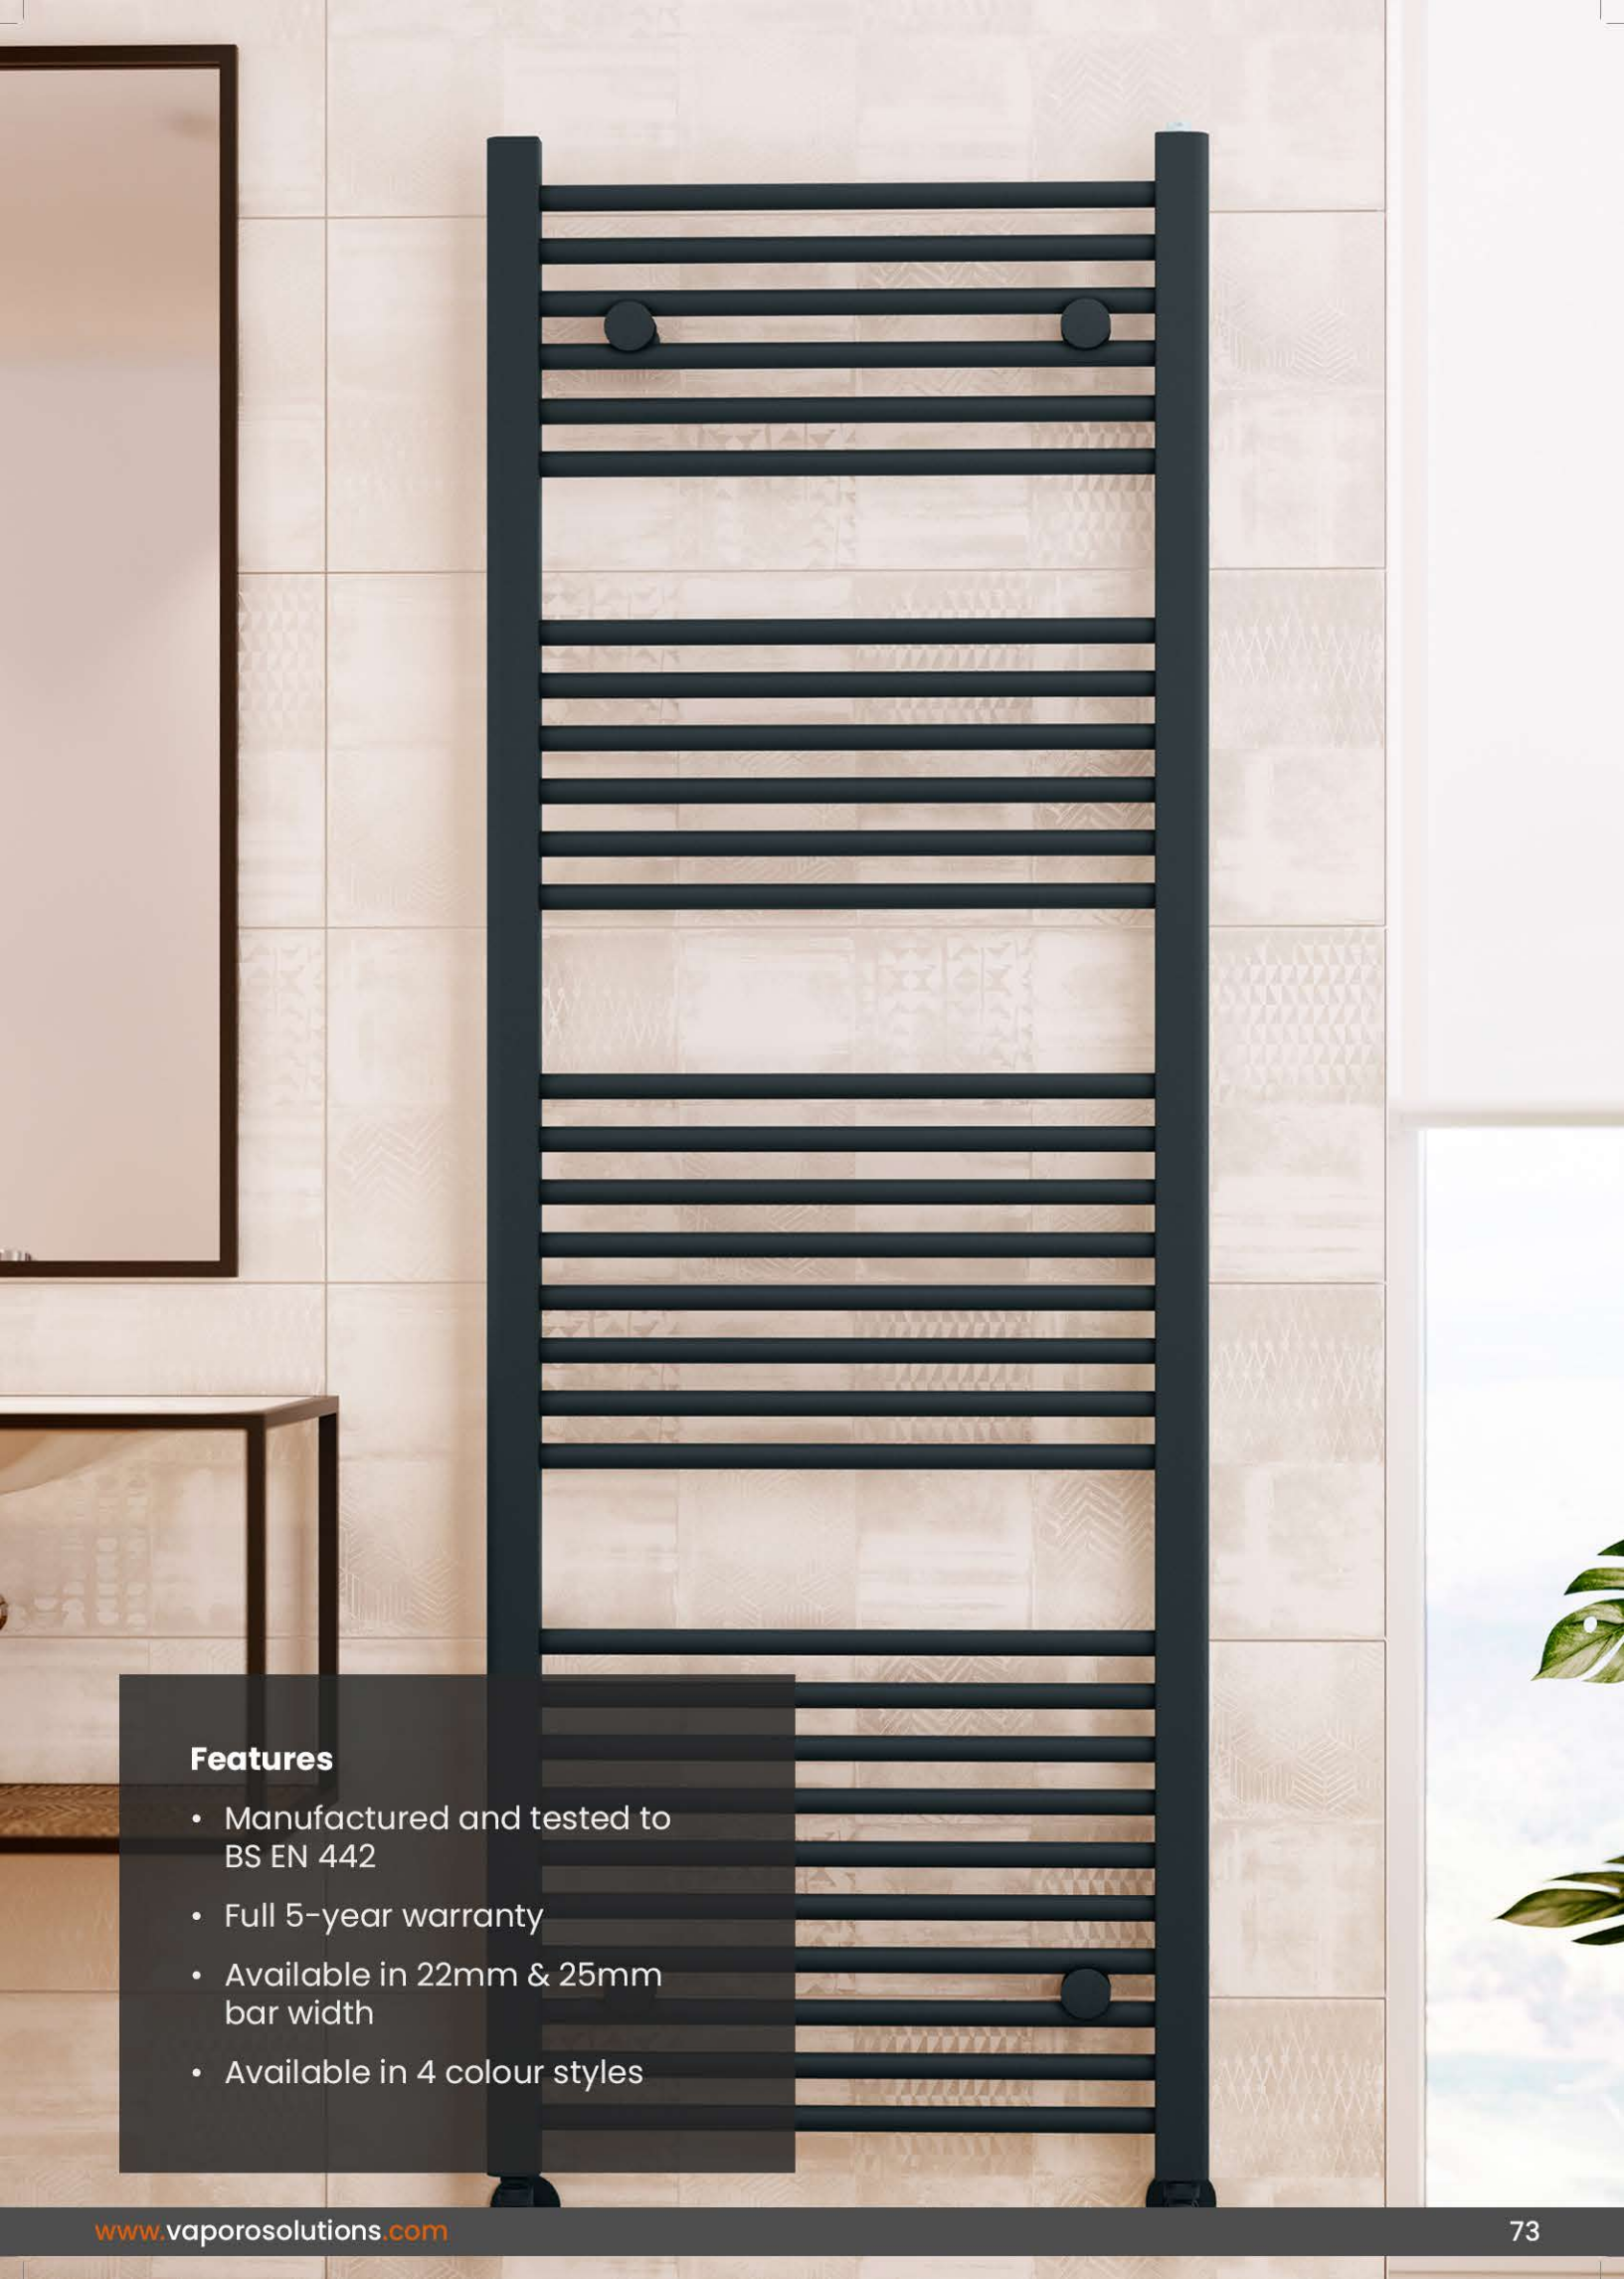

## Features

- Available in straight or curved styles
- Vertical style available in a height 800-1800mm and three widths from 400mm - 560mm
- Durable powder coated in RAL 9016 paint