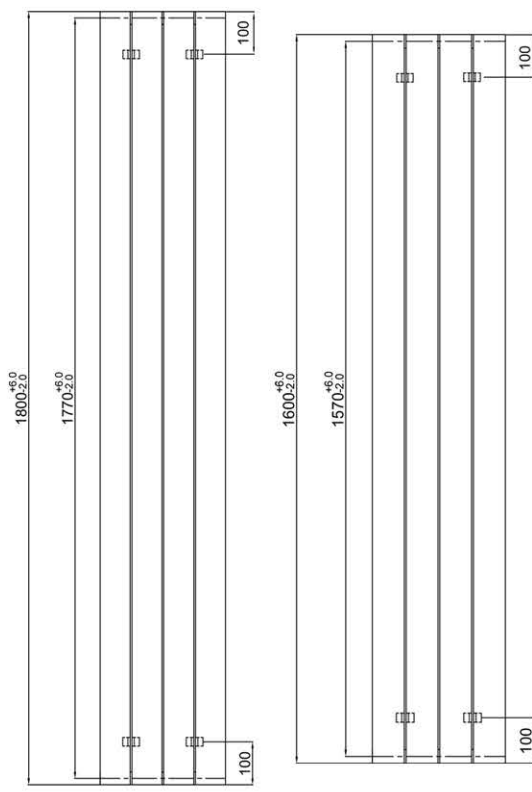

Vito Specification

*Note: The distance between the connection centres equals the length of the radiator

Vito Vertical	
Radiator (mm)	1600x295
Water Content Per Element/Tube (L)	2.1
Radiator (mm)	1800x295
Water Content Per Element/Tube (L)	2.36

Vito Vertical	
Radiator (mm)	1800x370
Water Content Per Element/Tube (L)	2.95

All Vaporo radiators are BOE and pipe centres are the radiator width plus 74mm.