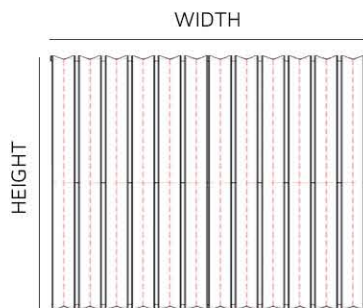

Valerio Horizontal Specification

*Note: The distance between the connection centres equals the length of the radiator

Valerio Horizontal	
Radiator (mm)	350x1040
Water Content Per Element/Tube (L)	2.56
Radiator (mm)	550x880
Water Content Per Element/Tube (L)	3.17
Radiator (mm)	550x1230
Water Content Per Element/Tube (L)	4.59

Valerio Horizontal	
Radiator (mm)	550x565
Water Content Per Element/Tube (L)	2.11
Radiator (mm)	350x1420
Water Content Per Element/Tube (L)	3.49
Radiator (mm)	550x1420
Water Content Per Element/Tube (L)	5.30

All Vaporo radiators are BOE and pipe centres are the radiator width plus 74mm.

If used with Vaporo Valves.

Please note due to manufacturing tolerances pipe centres may vary by +/- 10mm, we recommend that pipe work is not altered until your radiator is on site.

All Valerio Radiators: **Test Pressure:** 13 bar **Max Operating Pressure:** 10 Bar