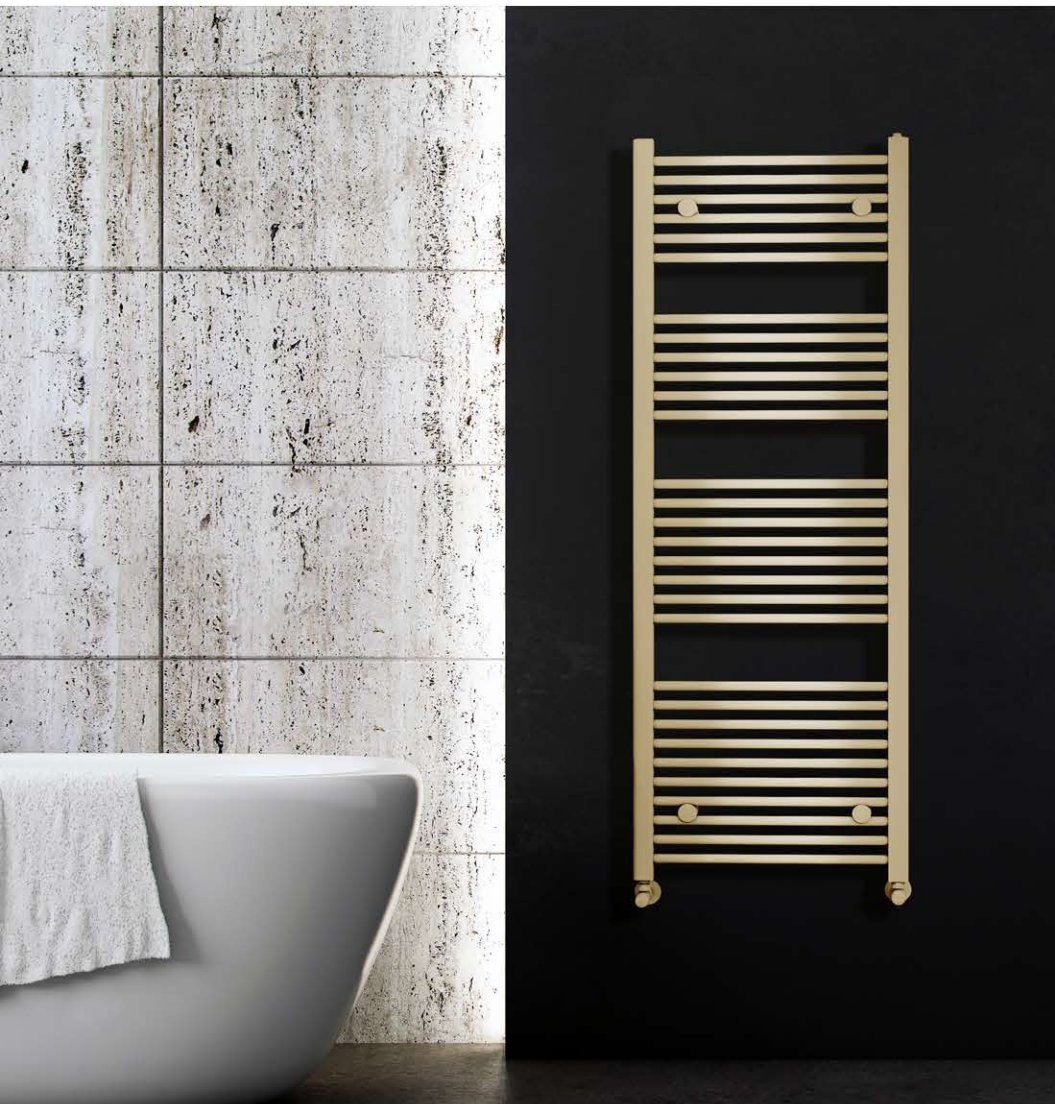

Valves **Code** **Price EXC VAT** **Price INC VAT**
ANGLED **VSABRASS** **€70.08** **€87.08**

Valves **Code** **Price EXC VAT** **Price INC VAT**
STRAIGHT **VSSBRASS** **€70.08** **€87.08**

All product codes are available from stock.

Aura Heated Towel Rail

Elevate your bathroom experience with a touch of luxury and sophistication. Our Aura collection seamlessly combines functionality and style to provide the perfect solution for warming your towels while adding a contemporary flair to your space. Available in a range of sizes, these heated towel rails cater to diverse bathroom layouts, ensuring there's an Aura for every need. The brushed brass finish exudes timeless elegance, bringing a warm and inviting glow to your bathroom decor.

For those seeking a modern and refreshing aesthetic, our Aura towel rails also come in a cool and calming matt blue hue, adding a pop of color to your space.

Features

- Chrome plated finish
- 100% leak tested
- Chrome plated to exceed 200 hours of neutral acid salt spray testing
- Manufactured and tested to BS EN 442
- Full 5-year warranty