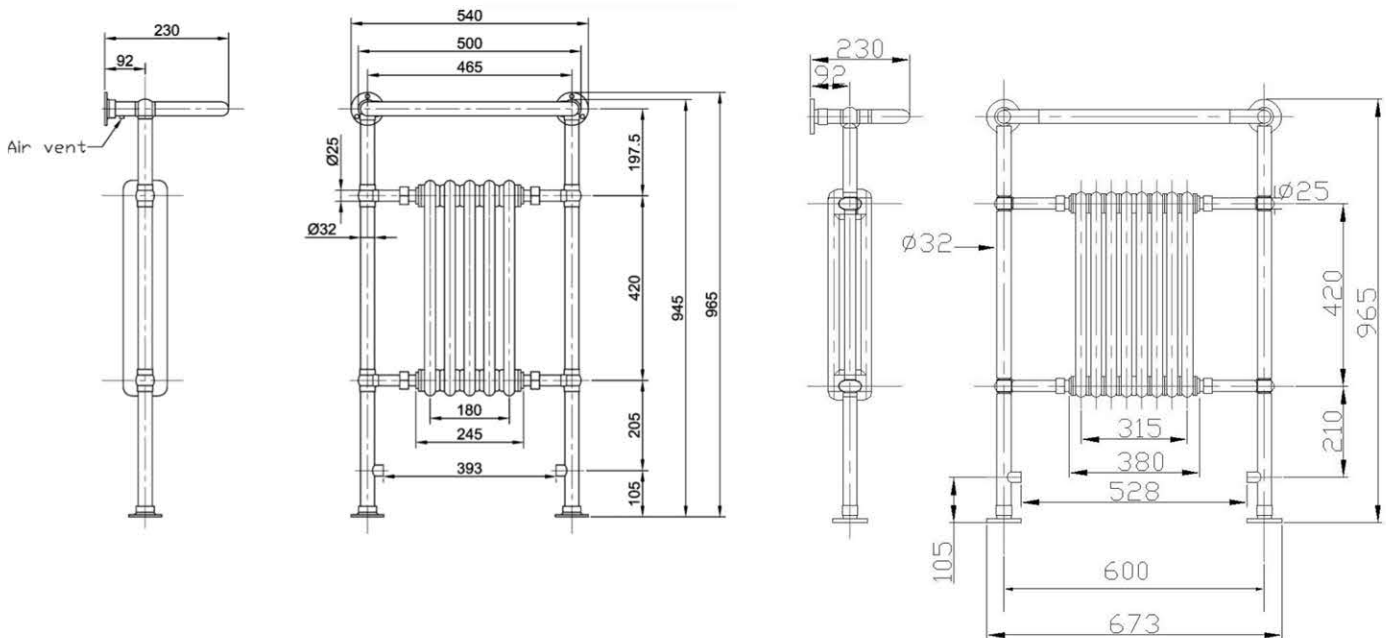

Siena Specification

*Note: The distance between the connection centres equals the length of the radiator

Siena 540

Radiator Height (mm)	965
Max Working Pressure	6

Siena 640

Radiator Height (mm)	965
Max Working Pressure	6

If used with Vaporo Valves.

Please note due to manufacturing tolerances pipe centres may vary by +/- 10mm, we recommend that pipe work is not altered until your radiator is on site.

All Siena Radiators: **Test Pressure:** 6.5 bar **Max Operating Pressure:** 5 Bar