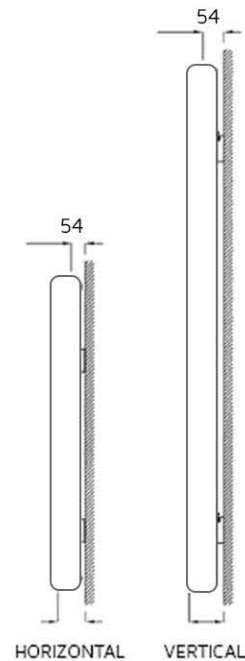

If used with Vaporo Valves.

Please note due to manufacturing tolerances pipe centres may vary by +/- 10mm, we recommend that pipe work is not altered until your radiator is on site.

All Viva Radiators: **Test Pressure:** 12 bar **Max Operating Pressure:** 10 Bar