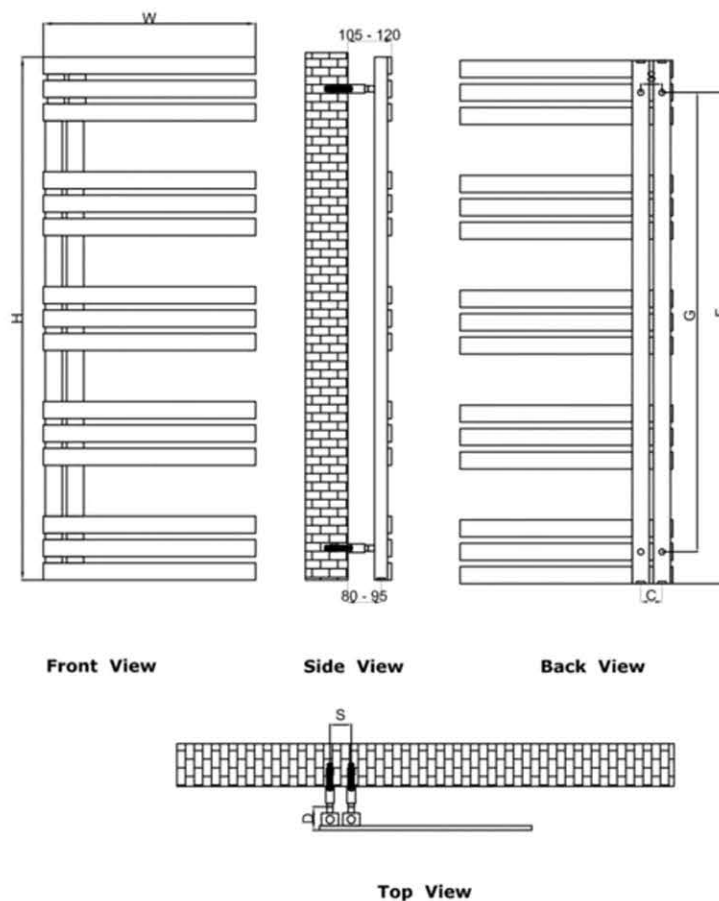

Aversa Specification

*Note: The distance between the connection centres equals the length of the radiator

Aversa	
Radiator Height (mm)	500 X 1200
Water Content Per Element/Tube (L)	4.3

If used with Vaporo Valves.

Please note due to manufacturing tolerances pipe centres may vary by +/- 10mm, we recommend that pipe work is not altered until your radiator is on site.

All Aversa Radiators: **Test Pressure:** 6.5 bar **Max Operating Pressure:** 5 Bar