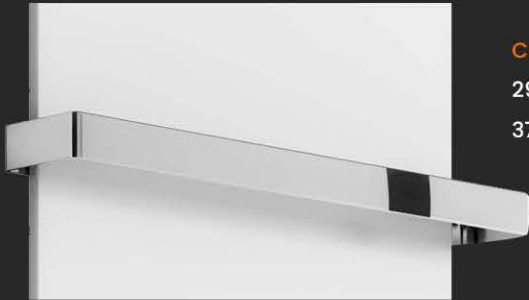

Vito Pricing

Products	Height	Width	No. Of Tubes	Watts	BTU		Colour	Price EXC VAT	Price INC VAT
					Delta T50	Delta T60			
White									
VVTO16295VDW	1600	295	4	1277	4357	5577	White	€424.80	€522.50
VVTO18295VDW	1800	295	4	1437	4902	6275	White	€472.00	€462.34
VVTO18370VDW	1800	370	5	1761	6007	7689	White	€566.40	€696.67
Anthracite									
VVTO16295VDA	1600	295	4	1277	4357	5577	Anthracite	€424.80	€522.50
VVTO18295VDA	1800	295	4	1437	4902	6275	Anthracite	€472.00	€462.34
VVTO18370VDA	1800	370	5	1761	6007	7689	Anthracite	€566.40	€696.67

Attachable Towel Rail Options:

Chrome	Code	Price EXC VAT	Price INC VAT
295MM	VVTO295CTH	€45.06	€59.60
370MM	VVTO370CTH	€45.06	€59.60