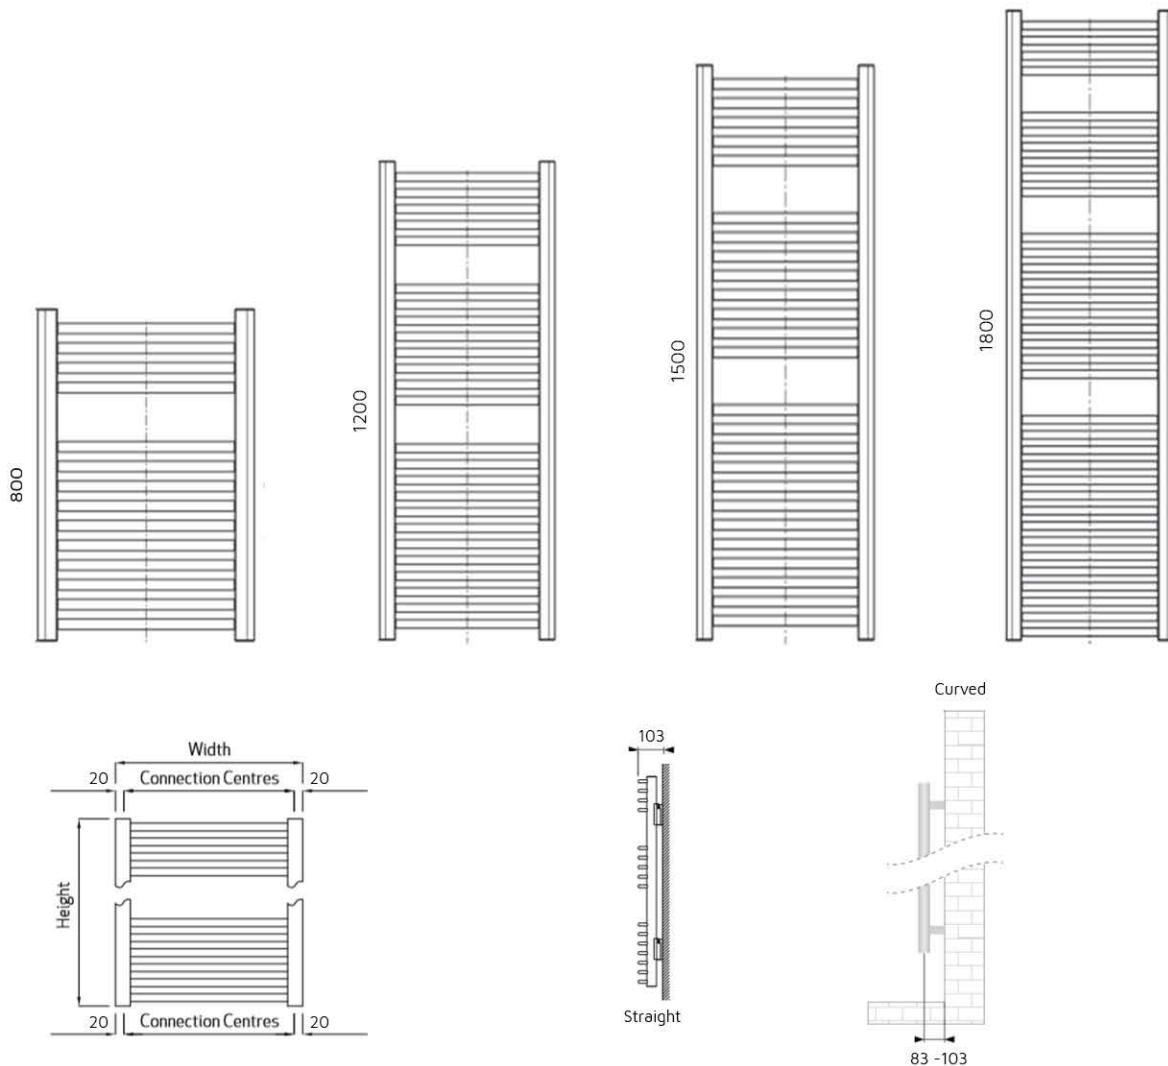

Alta Specification

*Note: The distance between the connection centres equals the length of the radiator

22mm Straight

Radiator Height (mm)	800 - 1800
Water Content Per Element/Tube (L)	2.94 - 8.41

25mm Curved

Radiator Height (mm)	800 - 1800
Water Content Per Element/Tube (L)	4.3 - 9.8

If used with Vaporo Valves.

Please note due to manufacturing tolerances pipe centres may vary by +/- 10mm, we recommend that pipe work is not altered until your radiator is on site.

All Alta Radiators: **Test Pressure:** 6.5 bar **Max Operating Pressure:** 5 Bar