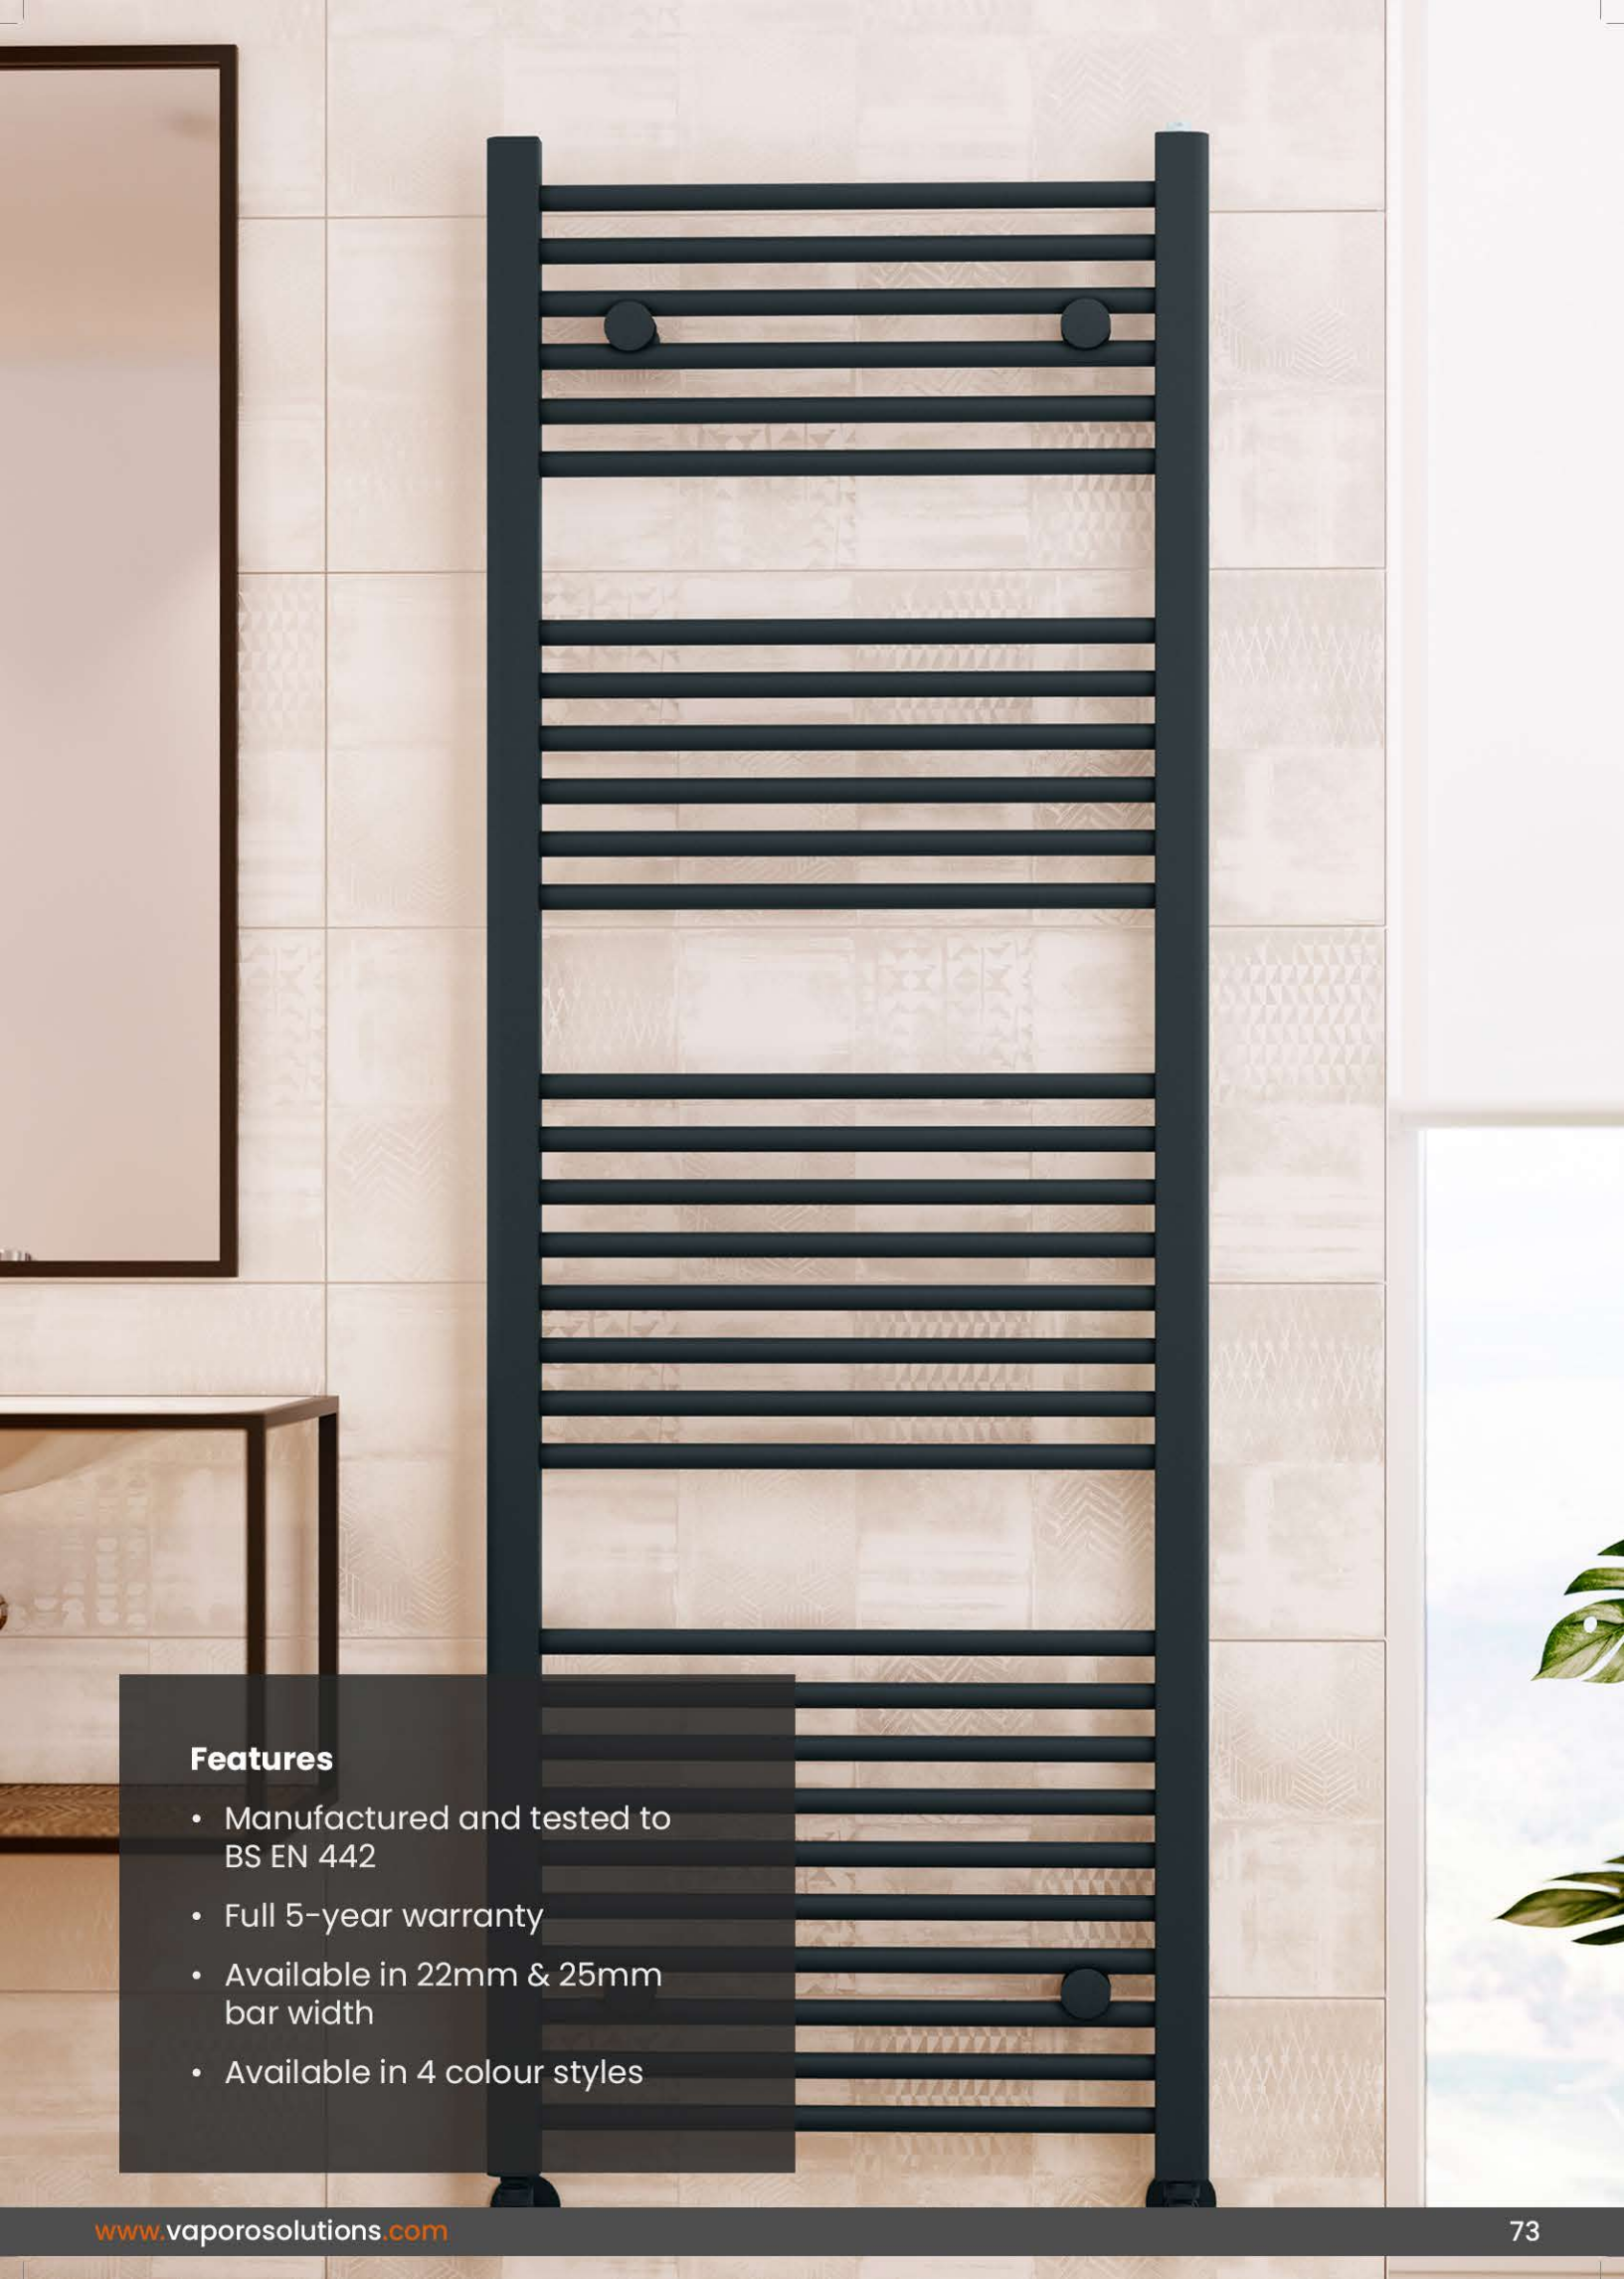

Features

- Manufactured and tested to BS EN 442
- Full 5-year warranty
- Available in 22mm & 25mm bar width
- Available in 4 colour styles