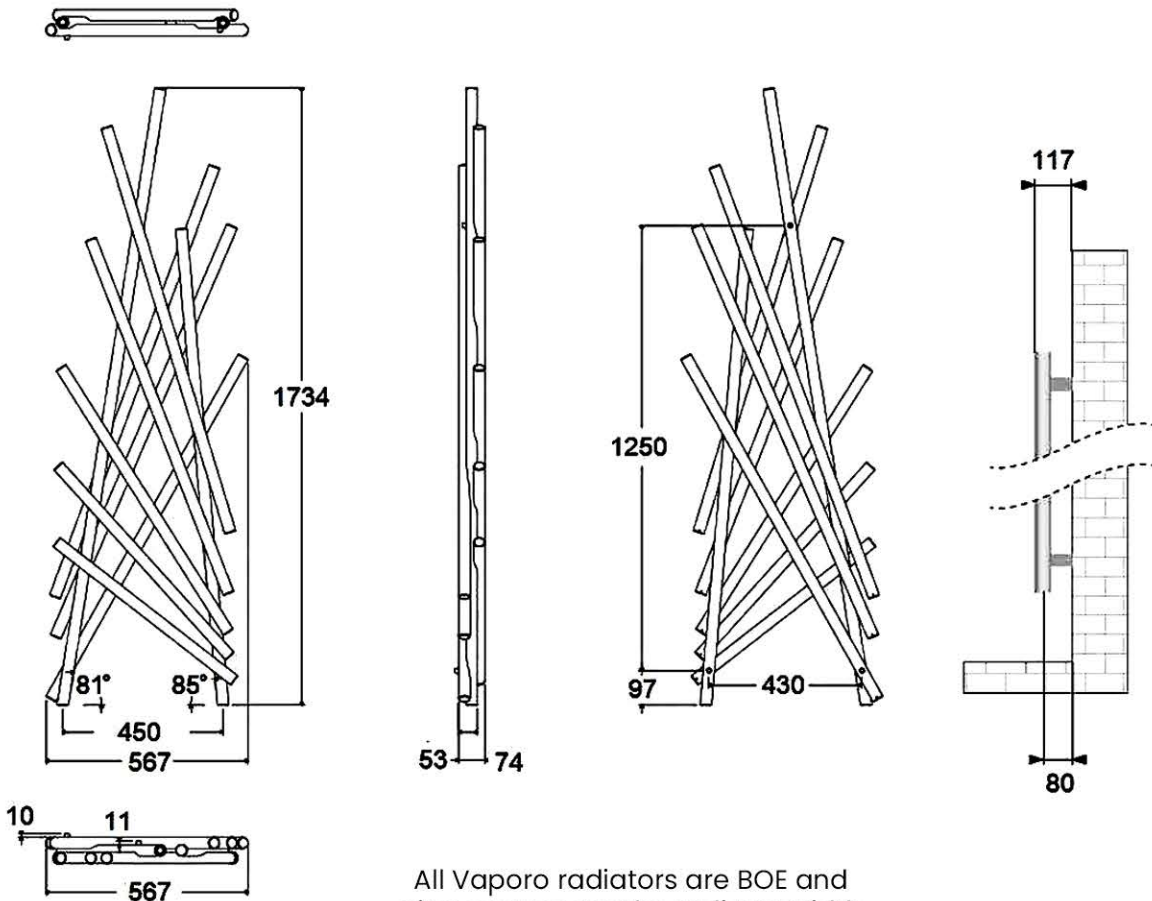

All product codes are available from stock.

Thor Specification

***Note:** The distance between the connection centres equals the length of the radiator

Thor Vertical

Radiator Height (mm)	1734
Water Content Per Element/Tube (L)	6.3