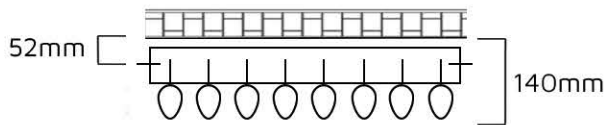

Valerio Horizontal Specification

*Note: The distance between the connection centres equals the length of the radiator

Valerio Horizontal	
Radiator (mm)	350x1040
Water Content Per Element/Tube (L)	2.56
Radiator (mm)	550x880
Water Content Per Element/Tube (L)	3.17
Radiator (mm)	550x1230
Water Content Per Element/Tube (L)	4.59

Valerio Horizontal	
Radiator (mm)	550x565
Water Content Per Element/Tube (L)	2.11
Radiator (mm)	350x1420
Water Content Per Element/Tube (L)	3.49
Radiator (mm)	550x1420
Water Content Per Element/Tube (L)	5.30

All Vaporo radiators are BOE and pipe centres are the radiator width plus 74mm.

If used with Vaporo Valves.

Please note due to manufacturing tolerances pipe centres may vary by +/- 10mm, we recommend that pipe work is not altered until your radiator is on site.

All Valerio Radiators: **Test Pressure:** 13 bar **Max Operating Pressure:** 10 Bar