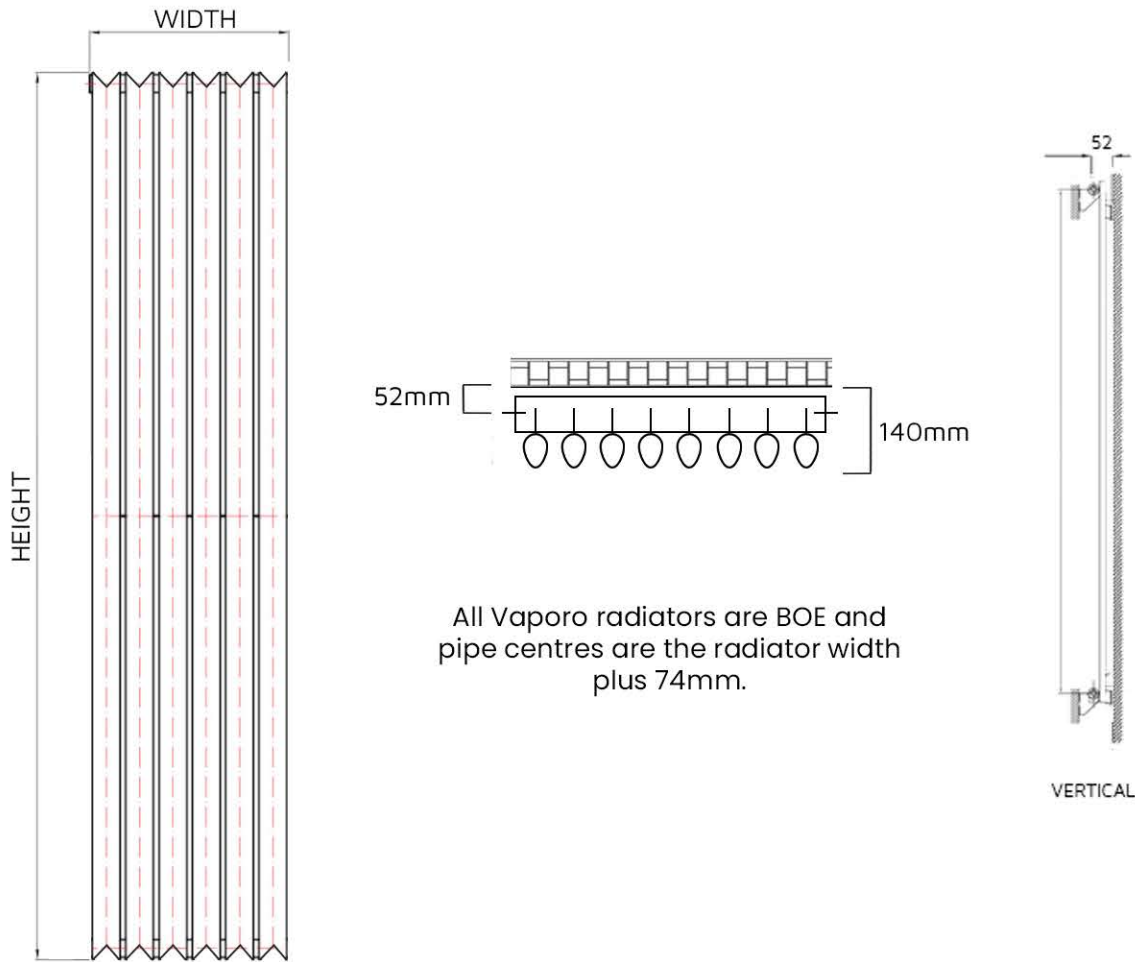

Valerio Vertical Specification

*Note: The distance between the connection centres equals the length of the radiator

Valerio Vertical	
Radiator (mm)	1800x280
Water Content Per Element/Tube (L)	3.34
Radiator (mm)	1800x375
Water Content Per Element/Tube (L)	4.46

Valerio Vertical	
Radiator (mm)	1800x470
Water Content Per Element/Tube (L)	5.57

All Vaporo radiators are BOE and pipe centres are the radiator width plus 74mm.

If used with Vaporo Valves.

Please note due to manufacturing tolerances pipe centres may vary by +/- 10mm, we recommend that pipe work is not altered until your radiator is on site.

All Valerio Radiators: **Test Pressure:** 13 bar **Max Operating Pressure:** 10 Bar