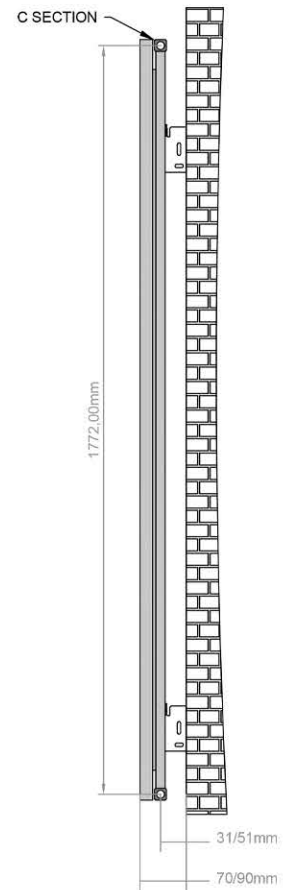

If used with Vaporo Valves.

Please note due to manufacturing tolerances pipe centres may vary by +/- 10mm, we recommend that pipe work is not altered until your radiator is on site.

All Venus Radiators: **Test Pressure:** 13 bar **Max Operating Pressure:** 10 Bar