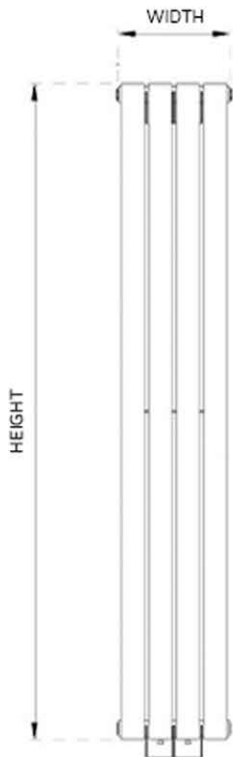

Viva Specification

*Note: The distance between the connection centres equals the length of the radiator

Viva Vertical

Radiator Height (mm)	1800
Water Content Per Element/Tube (L)	4.197

Viva Horizontal

Radiator Height (mm)	600
Water Content Per Element/Tube (L)	3.199

All Vaporo radiators are BOE and pipe centres are the radiator width plus 74mm.