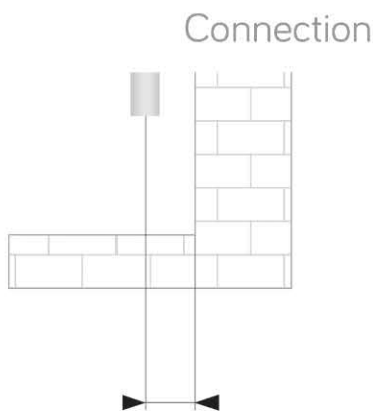

Aura Specification

*Note: The distance between the connection centres equals the length of the radiator

Aura 22mm Straight

Radiator Height (mm)	800 - 1785
Water Content (L)	3.3 - 8.5

If used with Vaporo Valves.

Please note due to manufacturing tolerances pipe centres may vary by +/- 10mm, we recommend that pipe work is not altered until your radiator is on site.

All Aura Radiators: **Test Pressure:** 6.5 bar **Max Operating Pressure:** 5 Bar