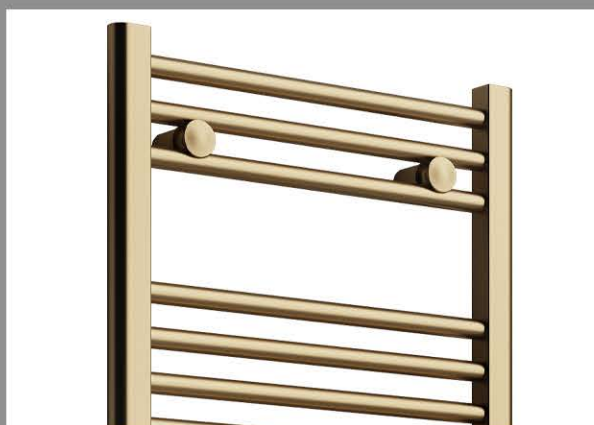

Features

- Chrome plated finish
- 100% leak tested
- Chrome plated to exceed 200 hours of neutral acid salt spray testing
- Manufactured and tested to BS EN 442
- Full 5-year warranty