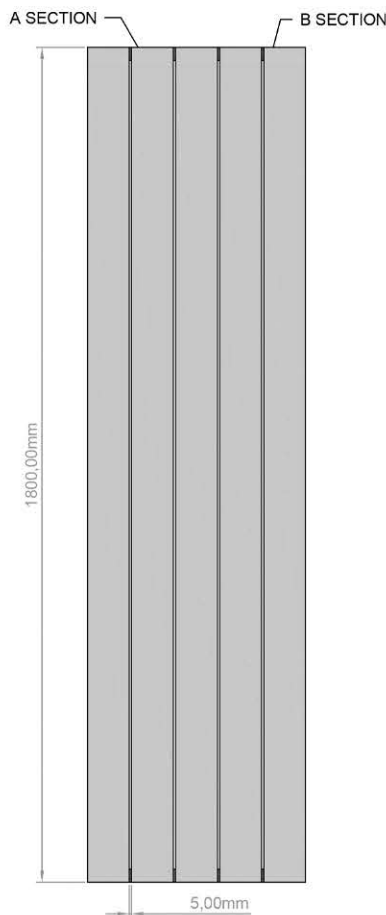

Venus Specification

*Note: The distance between the connection centres equals the length of the radiator

Venus Vertical	
Radiator (mm)	1800x280
Water Content Per Element/Tube (L)	1.8
Radiator (mm)	1800x375
Water Content Per Element/Tube (L)	2.3

Venus Vertical	
Radiator (mm)	1800x470
Water Content Per Element/Tube (L)	2.9

All Vaporo radiators are BOE and pipe centres are the radiator width plus 74mm.