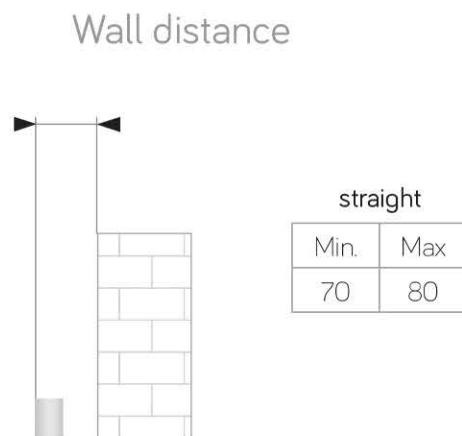

All product codes are available from stock.

Aura Specification

***Note:** The distance between the connection centres equals the length of the radiator

Aura 22mm Straight

Radiator Height (mm)	800 - 1785
Water Content (L)	3.3 - 8.5