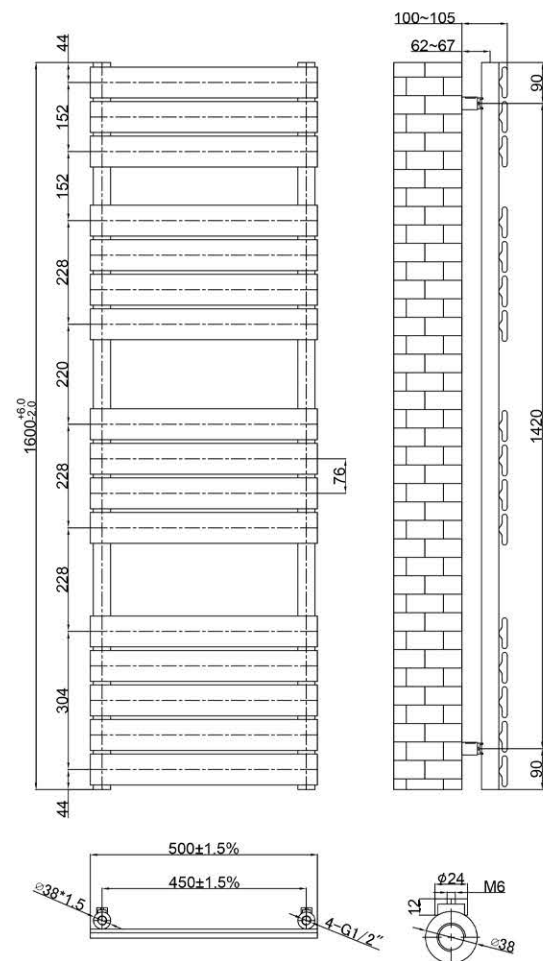

Kaldor Specification

***Note:** The distance between the connection centres equals the length of the radiator

Kaldor 1200 x 500

Radiator Height (mm)	1200
Water Content (L)	6.3

Kaldor 1600 x 500

Radiator Height (mm)	1600
Water Content (L)	8.4