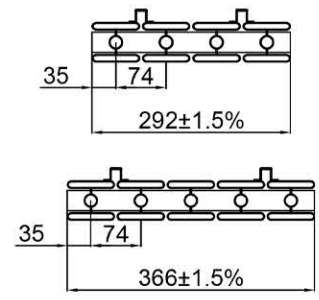

Vito Specification

*Note: The distance between the connection centres equals the length of the radiator

Vito Vertical	
Radiator (mm)	1600x295
Water Content Per Element/Tube (L)	2.1
Radiator (mm)	1800x295
Water Content Per Element/Tube (L)	2.36

Vito Vertical	
Radiator (mm)	1800x370
Water Content Per Element/Tube (L)	2.95

All Vaporo radiators are BOE and pipe centres are the radiator width plus 74mm.