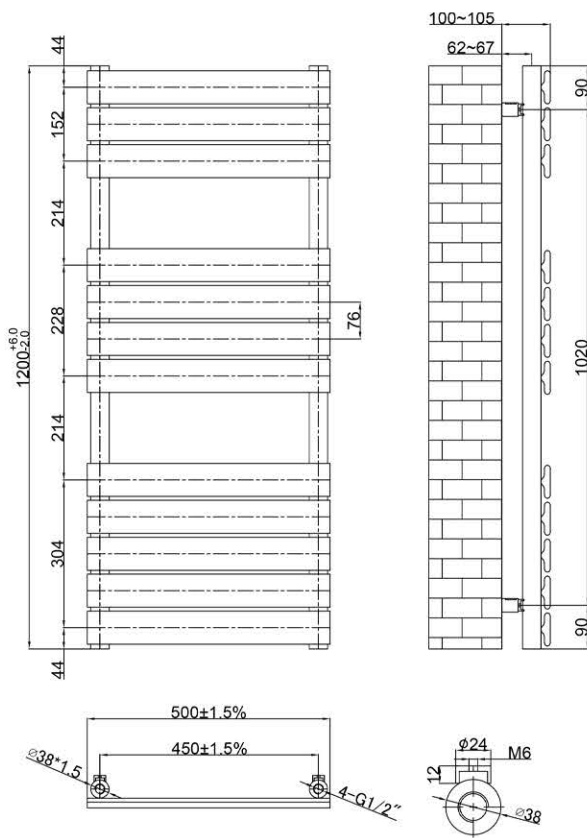

Kaldor Specification

***Note:** The distance between the connection centres equals the length of the radiator

Kaldor 1200 x 500

Radiator Height (mm)	1200
Water Content (L)	6.3

Kaldor 1600 x 500

Radiator Height (mm)	1600
Water Content (L)	8.4