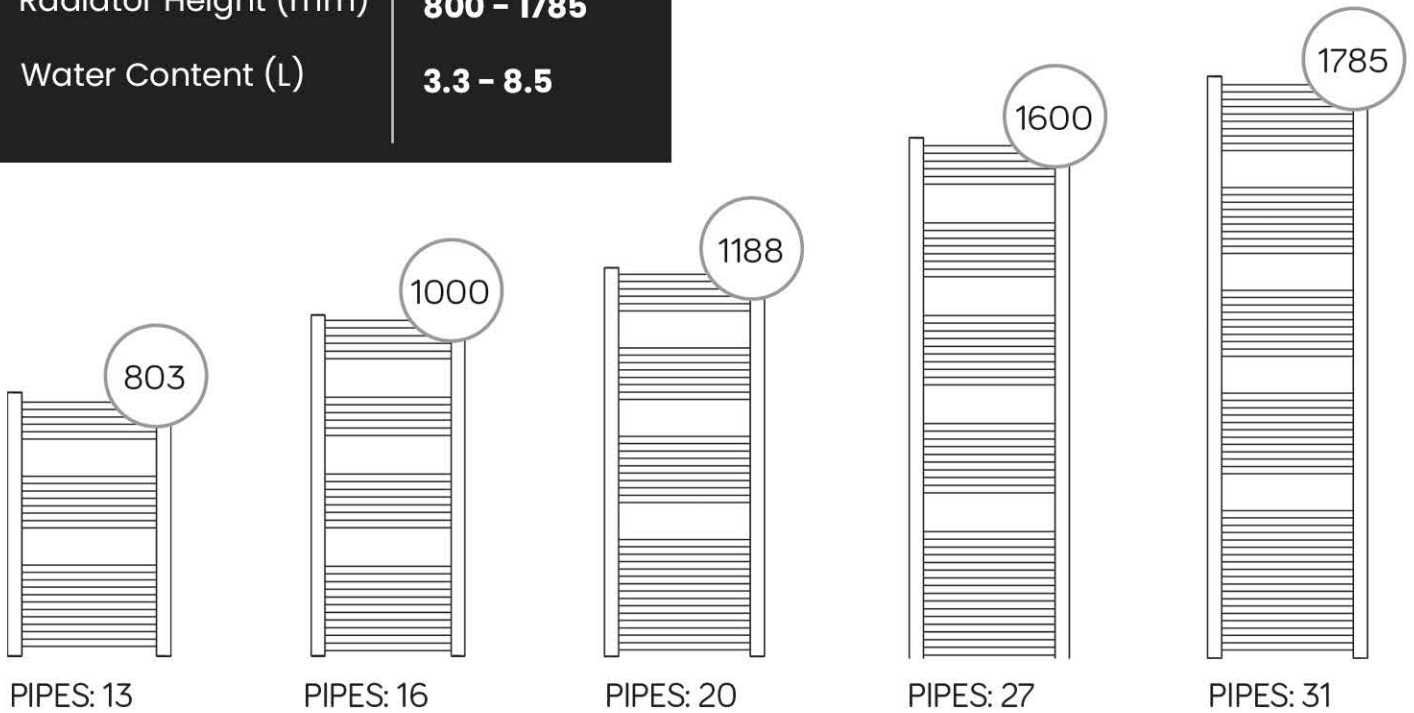

All product codes are available from stock.

Aura Specification

***Note:** The distance between the connection centres equals the length of the radiator

Aura 22mm Straight

Radiator Height (mm)	800 - 1785
Water Content (L)	3.3 - 8.5