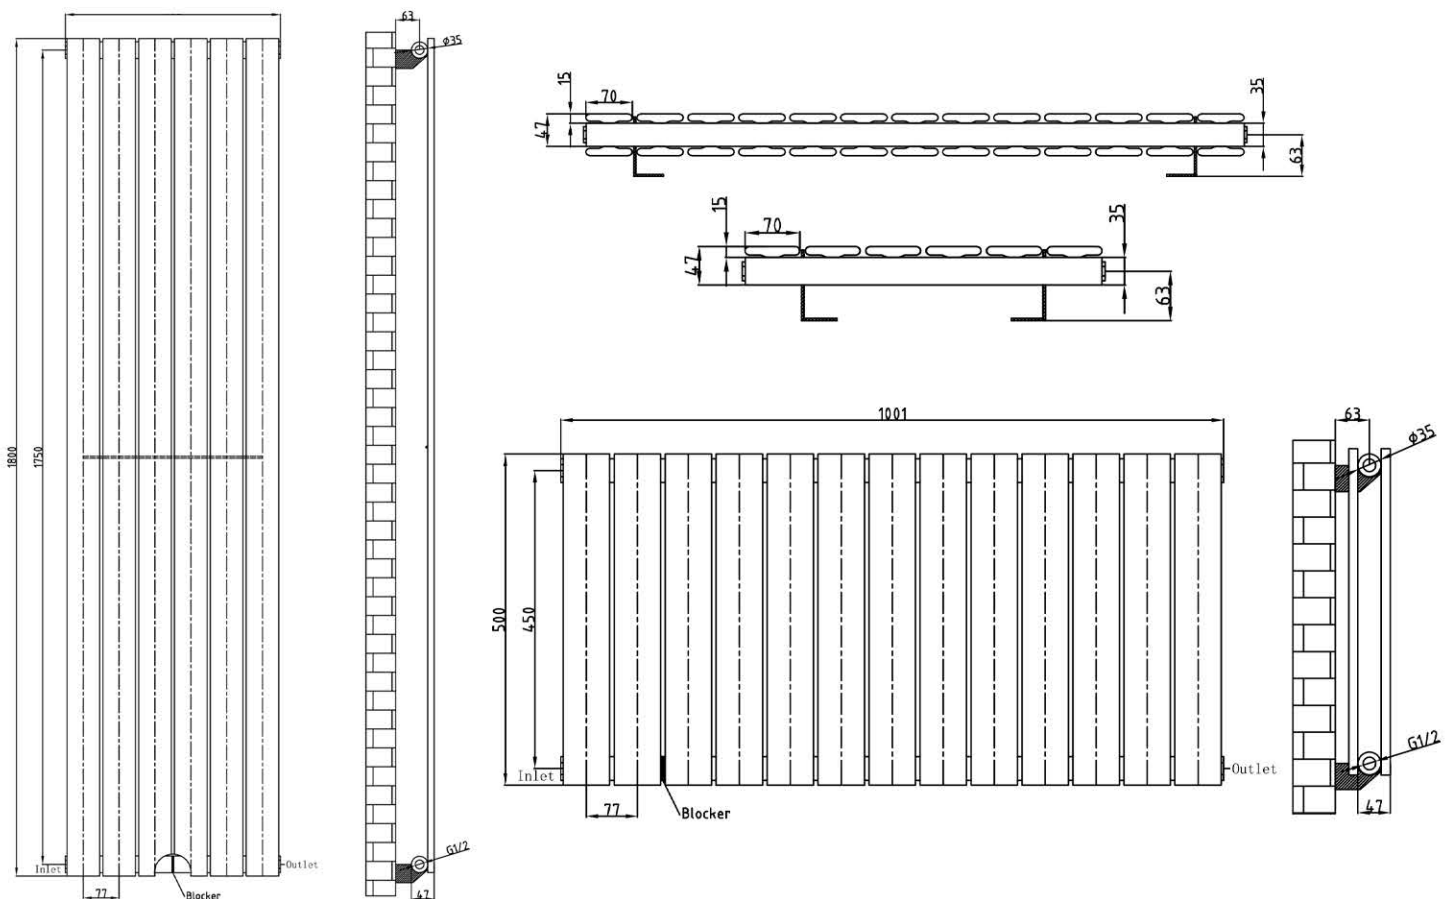

Affinity Vertical - Double Panel

Radiator Height (mm) | **1800/2000**

Water Content Per Element/Tube (L) | **2.016/2.240**

Affinity Horizontal - Double Panel

Radiator Height (mm) | **500/600**

Water Content Per Element/Tube (L) | **0.560/0.672**