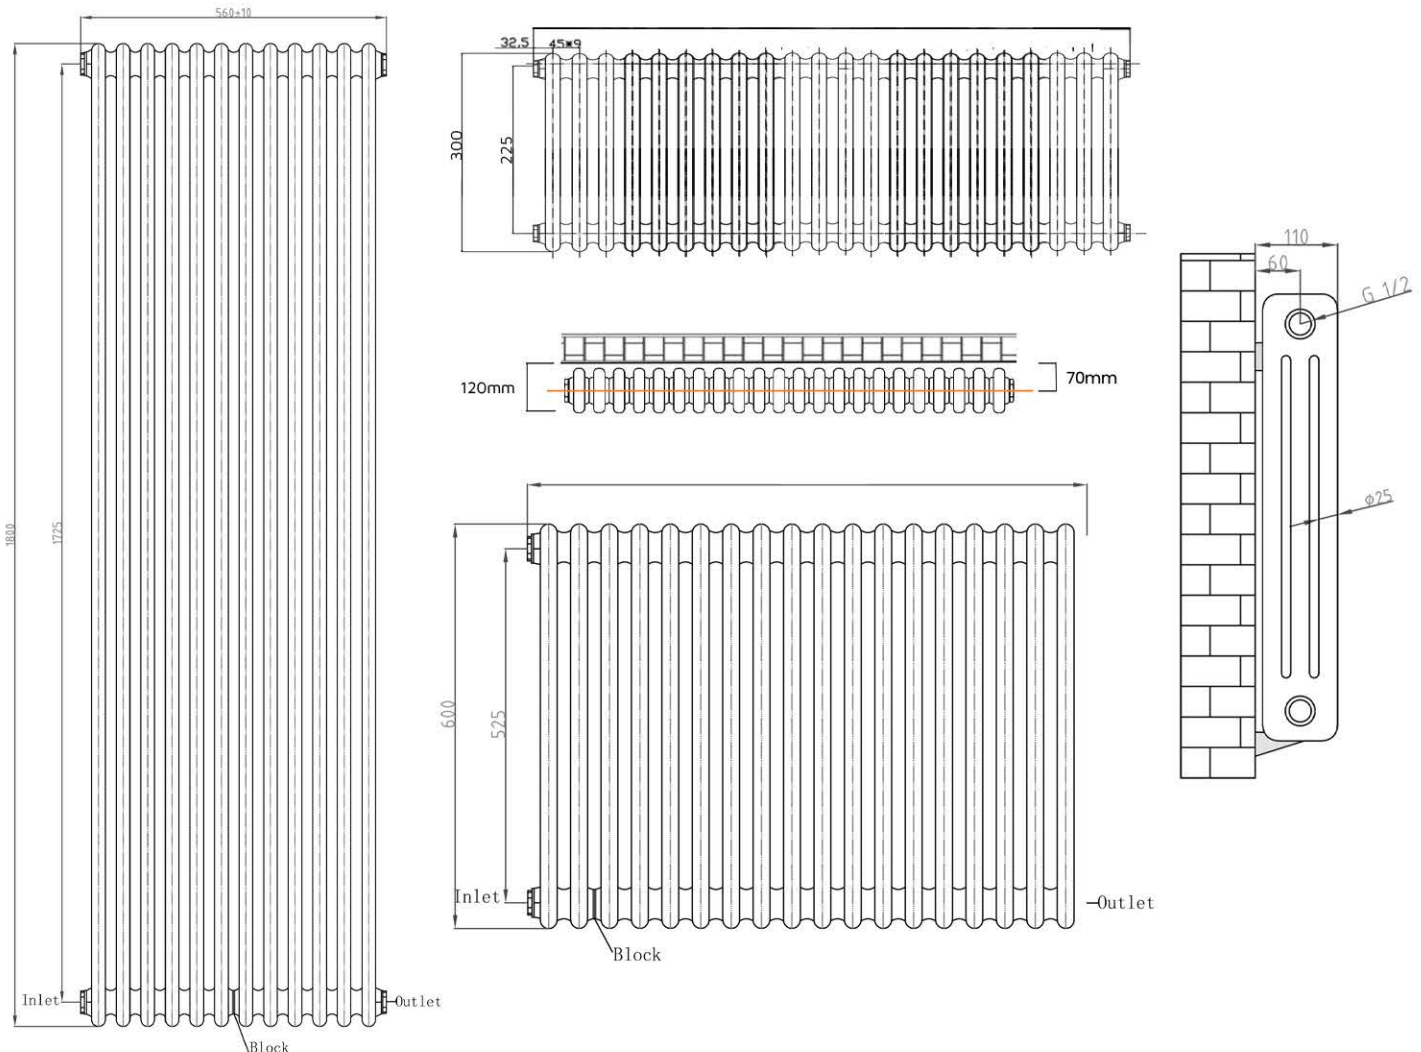

Tradicio Specification

*Note: The distance between the connection centres equals the length of the radiator

Tradicio Vertical

Radiator Height (mm)	1800
Water Content Per Element/Tube (L)	2.133

Tradicio Horizontal

Radiator Height (mm)	300
Water Content Per Element/Tube (L)	0.391
Radiator Height (mm)	600
Water Content Per Element/Tube (L)	0.711

All Vaporo radiators are BOE and pipe centres are the radiator width plus 74mm.

If used with Vaporo Valves.

Please note due to manufacturing tolerances pipe centres may vary by +/- 10mm, we recommend that pipe work is not altered until your radiator is on site.

All Tradicio Radiators: **Test Pressure:** 15 bar **Max Operating Pressure:** 10 Bar