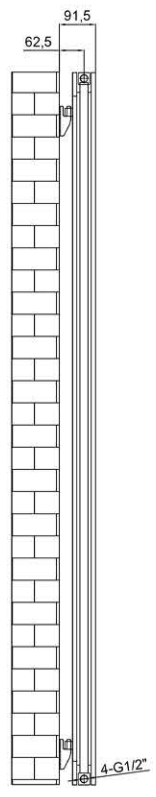

If used with Vaporo Valves.

Please note due to manufacturing tolerances pipe centres may vary by +/- 10mm, we recommend that pipe work is not altered until your radiator is on site.

All Vito Radiators: **Test Pressure:** 13 bar **Max Operating Pressure:** 10 Bar