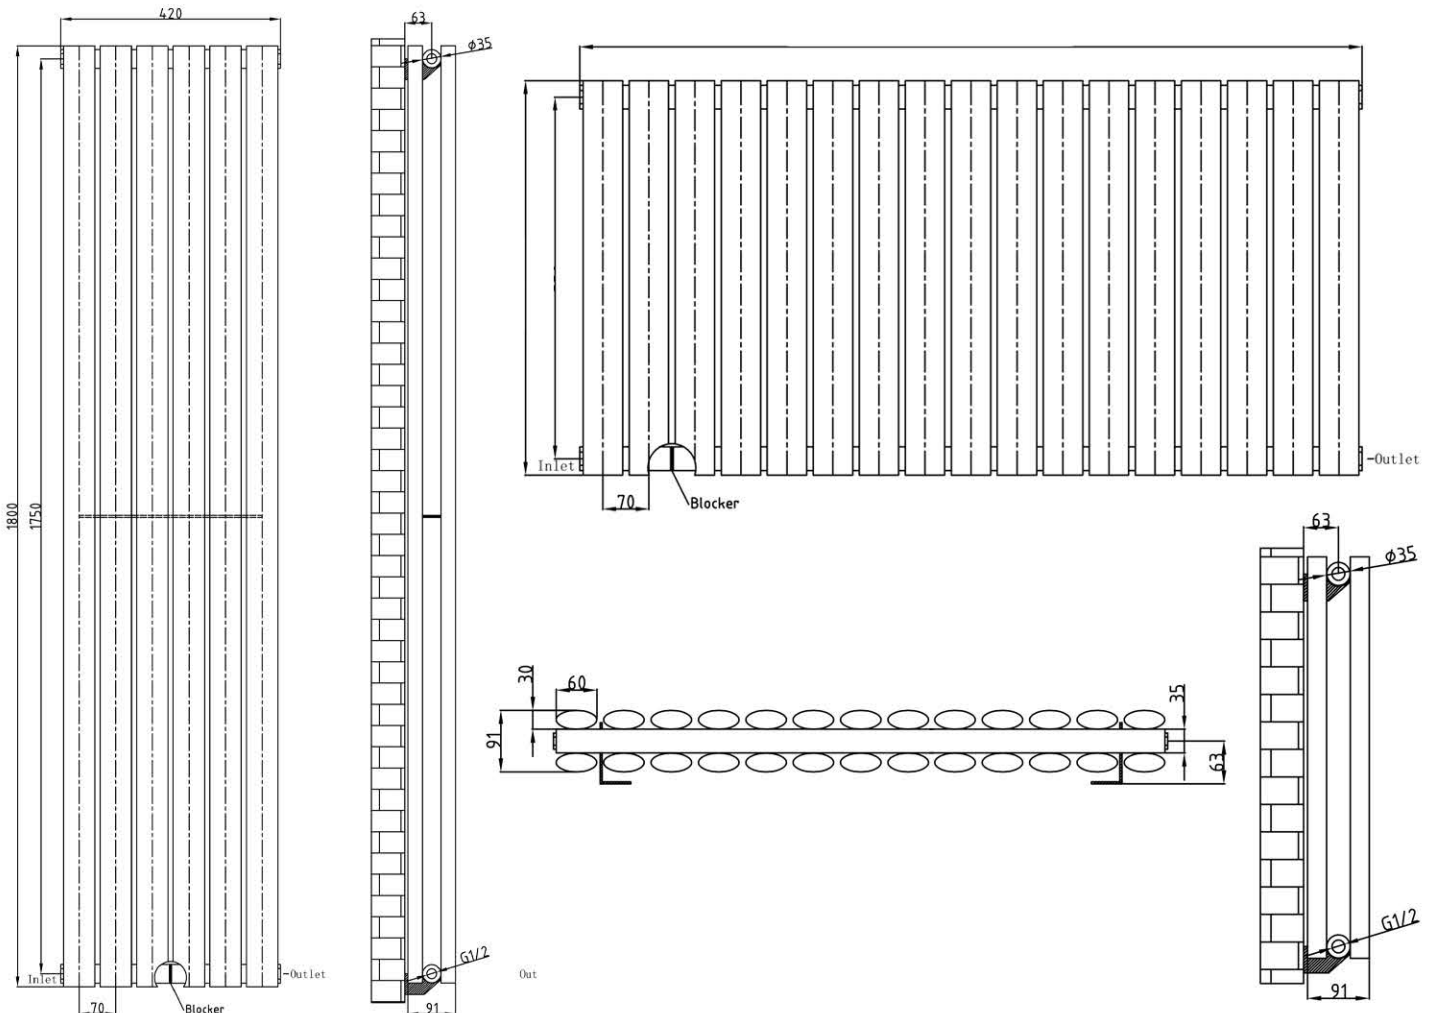

Radiator Height (mm)	1800
Water Content Per Element/Tube (L)	4.197

Nika Horizontal - Double Panel

Radiator Height (mm)	600
Water Content Per Element/Tube (L)	1.399

All Vaporo radiators are BOE and pipe centres are the radiator width plus 74mm.