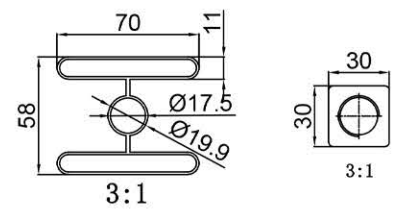

If used with Vaporo Valves.

Please note due to manufacturing tolerances pipe centres may vary by +/- 10mm, we recommend that pipe work is not altered until your radiator is on site.

All Vito Radiators: **Test Pressure:** 13 bar **Max Operating Pressure:** 10 Bar